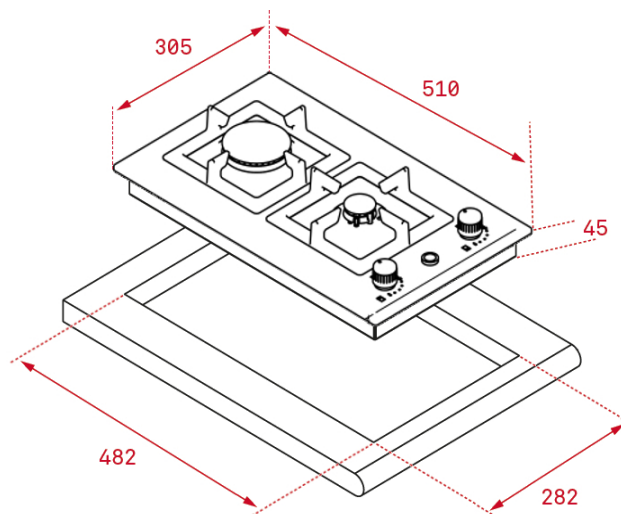

SPECIFICATION SHEET - appliances

BRAND:		Product Photo: 
ORIGIN:	Spain	
SERIES:	GAS HOB'S	
PRODUCT DESCRIPTION:	EFX.30.1.2G.AI.AL.2TR 2 Gas stainless steel hob Cast iron grids Auto ignition & auto lock 1 x 3.0kw fast 1 x 1.0kw auxiliary	
MODEL No.	4021.4020	
FINISH/COLOUR:	Stainless Steel	
DIMENSIONS:	510 x 305mm	
OPTIONAL MATCHING PARTS:		

Technical Informations:
 Voltage: 230V / 50~60 Hz
 Wattage: 1.1W
 Phase: single+grounding

ATTENTION: Cut hole must be with round corners in order to avoid cracking on the counter-top.

REMINDER:	Do not use cleaners containing abrasive cleansers, ammonia, bleach, acids, waxes, alcohol, solvents or other products not recommended for chrome. All information is for reference only, installation shall always be based on the actual product delivered.
------------------	---