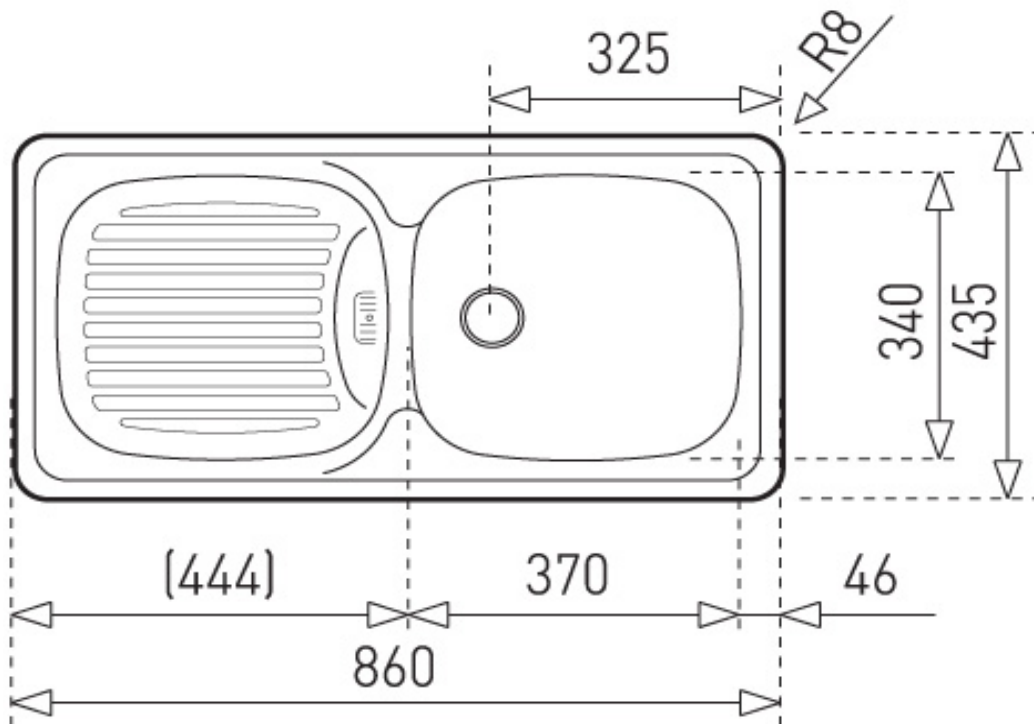

SPECIFICATION SHEET - Kitchen sinks

BRAND:		Product Photo:
ORIGIN:	Turkey	
SERIES:	Universal	
PRODUCT DESCRIPTION:	Stainless Steel Inset kitchen sink, 860.440.1B.RD.EBM with: single bowl size: 370 x 340 x150 mm left drainboard, 1 tap hole	
MODEL No.	4013.6102	
FINISH/COLOUR:	Polished	
DIMENSIONS:	Overall (w x h): 860 X 435 mm	
OPTIONAL MATCHING PARTS:	9911.2500 spare fittings	

Technical Informations:

REMINDER:	Do not use cleaners containing abrasive cleansers, ammonia, bleach, acids, waxes, alcohol, solvents or other products not recommended for chrome. All information is for reference only, installation shall always be based on the actual product delivered.