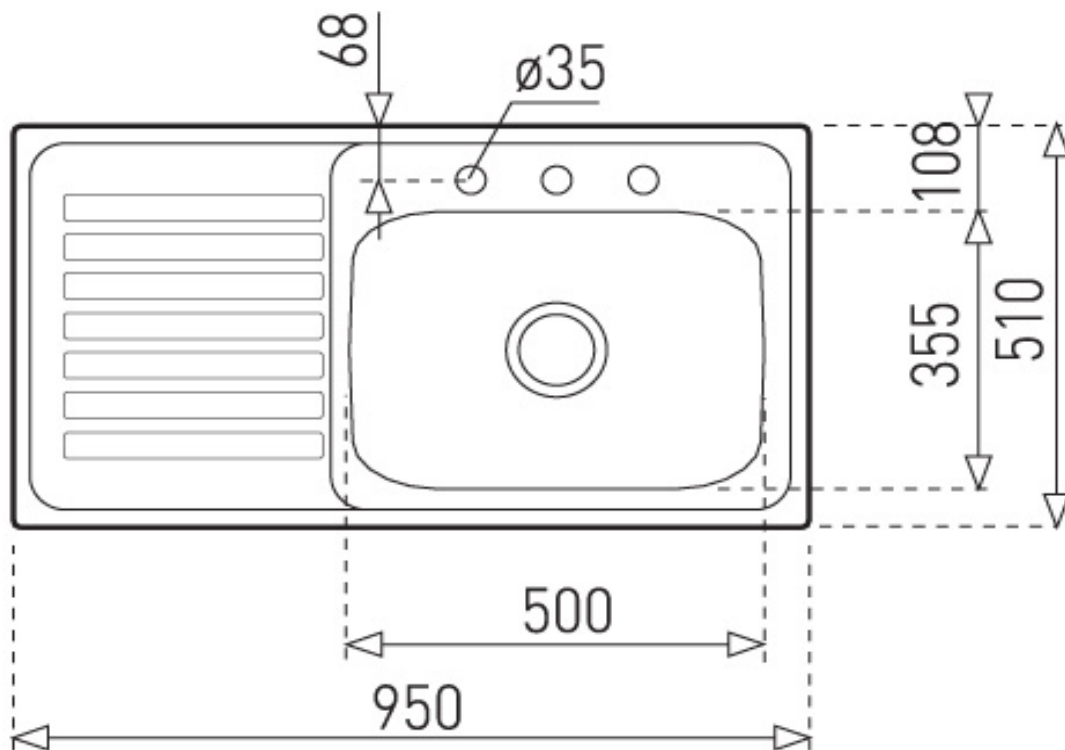

SPECIFICATION SHEET - kitchen sinks

BRAND:		Product Photo:
ORIGIN:	Spain	
SERIES:	Universal	
PRODUCT DESCRIPTION:	Stainless Steel Inset kitchen sink, 950.510.1B.RD.4H with: single bowl size: 500 x 340 x 150 mm right drainboard, 4 tap holes	
MODEL No.	4013.6008	
FINISH/COLOUR:	Polished	
DIMENSIONS:	Overall (w x h): 950 x 510 (37 1/2' x 19 8/9")	
OPTIONAL MATCHING PARTS:	A1 Waste basket strainer 3 1/2" PA Single sink bottle trap 1 1/2"	

Technical Informations:

REMINDER:

Do not use cleaners containing abrasive cleansers, ammonia, bleach, acids, waxes, alcohol, solvents or other products not recommended for chrome.

All information is for reference only, installation shall always be based on the actual product delivered.