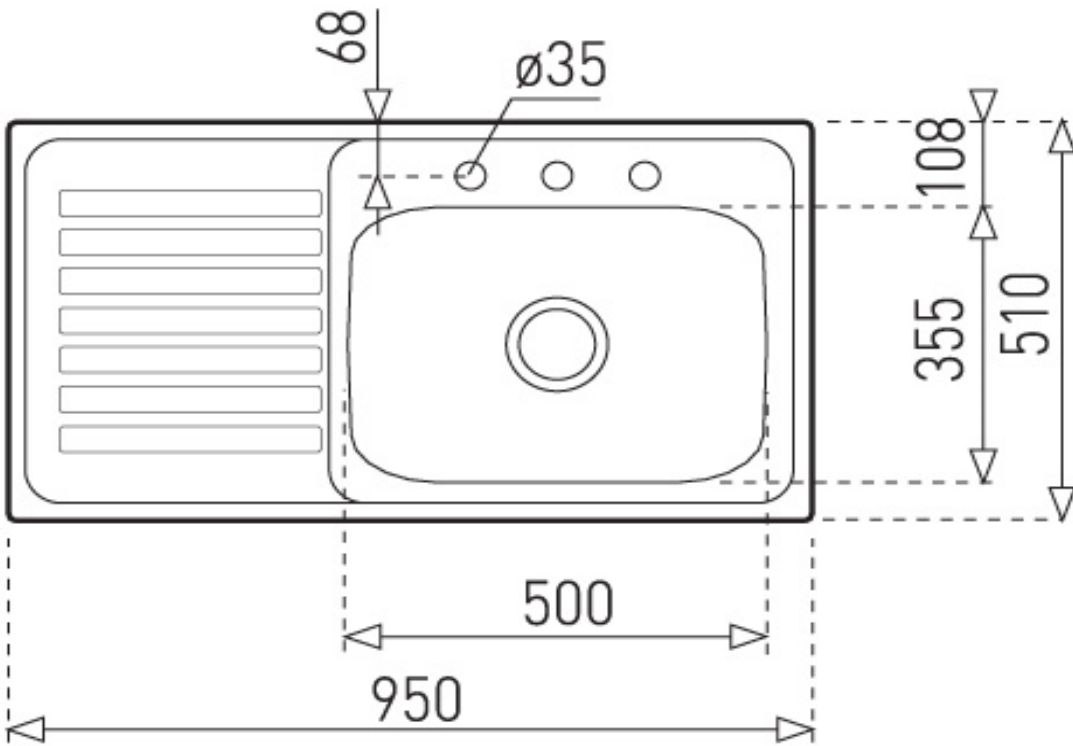

SPECIFICATION SHEET - kitchen sinks

BRAND:		Product Photo:
ORIGIN:	Spain	
SERIES:	Universal	
PRODUCT DESCRIPTION:	Stainless Steel Inset kitchen sink, 950.510.1B.LD.1H with: single bowl size: 500 x 340 x 150 mm left drainboard, 1 tap hole	
MODEL No.	4013.6007	
FINISH/COLOUR:	Polished	
DIMENSIONS:	Overall (w x h): 950 x 510 (37 1/2' x 19 8/9")	
OPTIONAL MATCHING PARTS:	A1 Waste basket strainer 3 1/2" PA Single sink bottle trap 1 1/2"	

Technical Informations:

REMINDER:	Do not use cleaners containing abrasive cleansers, ammonia, bleach, acids, waxes, alcohol, solvents or other products not recommended for chrome.
	All information is for reference only, installation shall always be based on the actual product delivered.