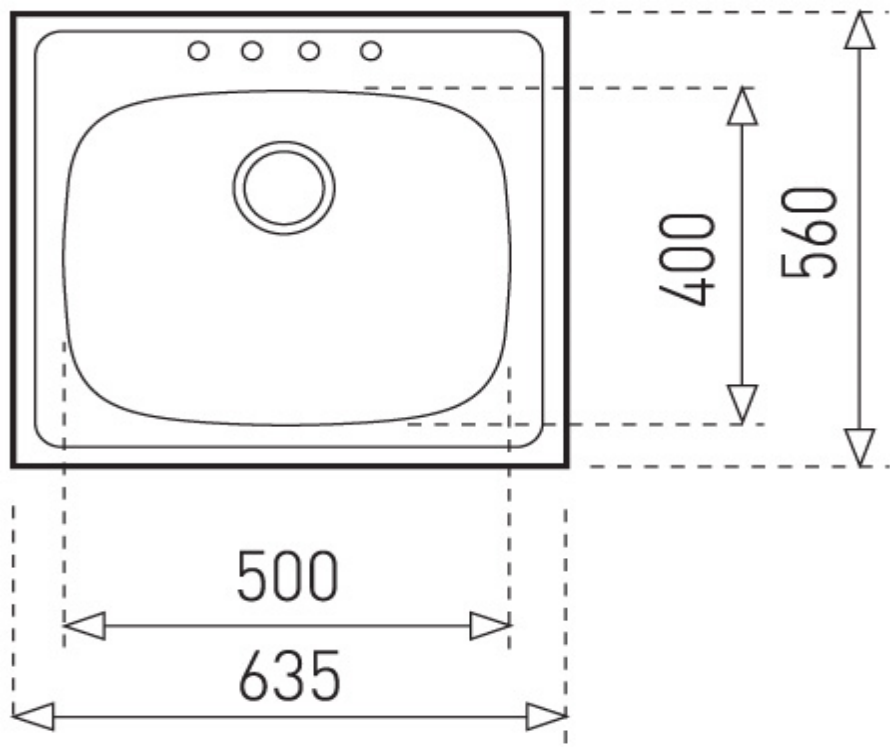

SPECIFICATION SHEET - kitchen sinks

BRAND:		Product Photo:
ORIGIN:	Mexico	
SERIES:	America	
PRODUCT DESCRIPTION:	Stainless Steel Inset kitchen sink, 25.22.1H with: single bowl sizes: 500 x 400 x 178 mm single tap hole dia. of waste hole: Ø3½"	
MODEL No.	4013.6001	
FINISH/COLOUR:	Polished	
DIMENSIONS:	Overall (w x h): 635 x 560 mm (25" x 22")	
OPTIONAL MATCHING PARTS:	A1 Waste basket strainer 3½" PA Single sink bottle trap 1½"	

Technical Informations:

REMINDER: Do not use cleaners containing abrasive cleansers, ammonia, bleach, acids, waxes, alcohol, solvents or other products not recommended for chrome.
All information is for reference only, installation shall always be based on the actual product delivered.