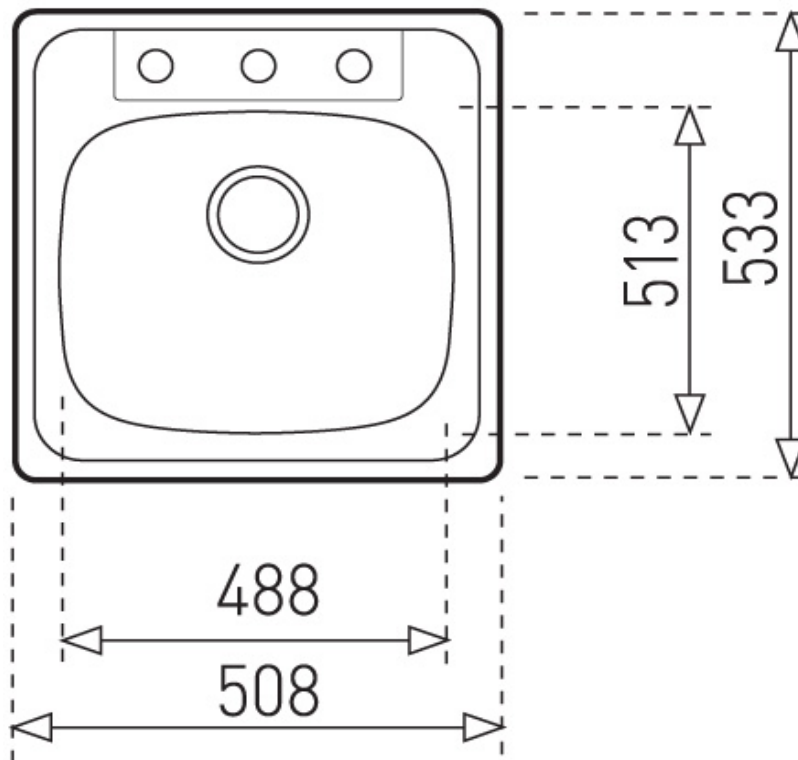

SPECIFICATION SHEET - kitchen sinks

BRAND:		Product Photo:
ORIGIN:	Mexico	
SERIES:	America	
PRODUCT DESCRIPTION:	Stainless Steel Inset kitchen sink, 20.21.1B.1H, with: single bowl sizes: 488x513x165mm single tap hole dia. of waste hole: Ø3½"	
MODEL No.	4013.6000	
FINISH/COLOUR:	Polished	
DIMENSIONS:	Overall (w x h): 508 x 533 mm (20" x 21")	
OPTIONAL MATCHING PARTS:	A1 Waste basket strainer 3½" PA Single sink bottle trap 1½"	

Technical Informations:

REMINDER:	Do not use cleaners containing abrasive cleansers, ammonia, bleach, acids, waxes, alcohol, solvents or other products not recommended for chrome. All information is for reference only, installation shall always be based on the actual product delivered.