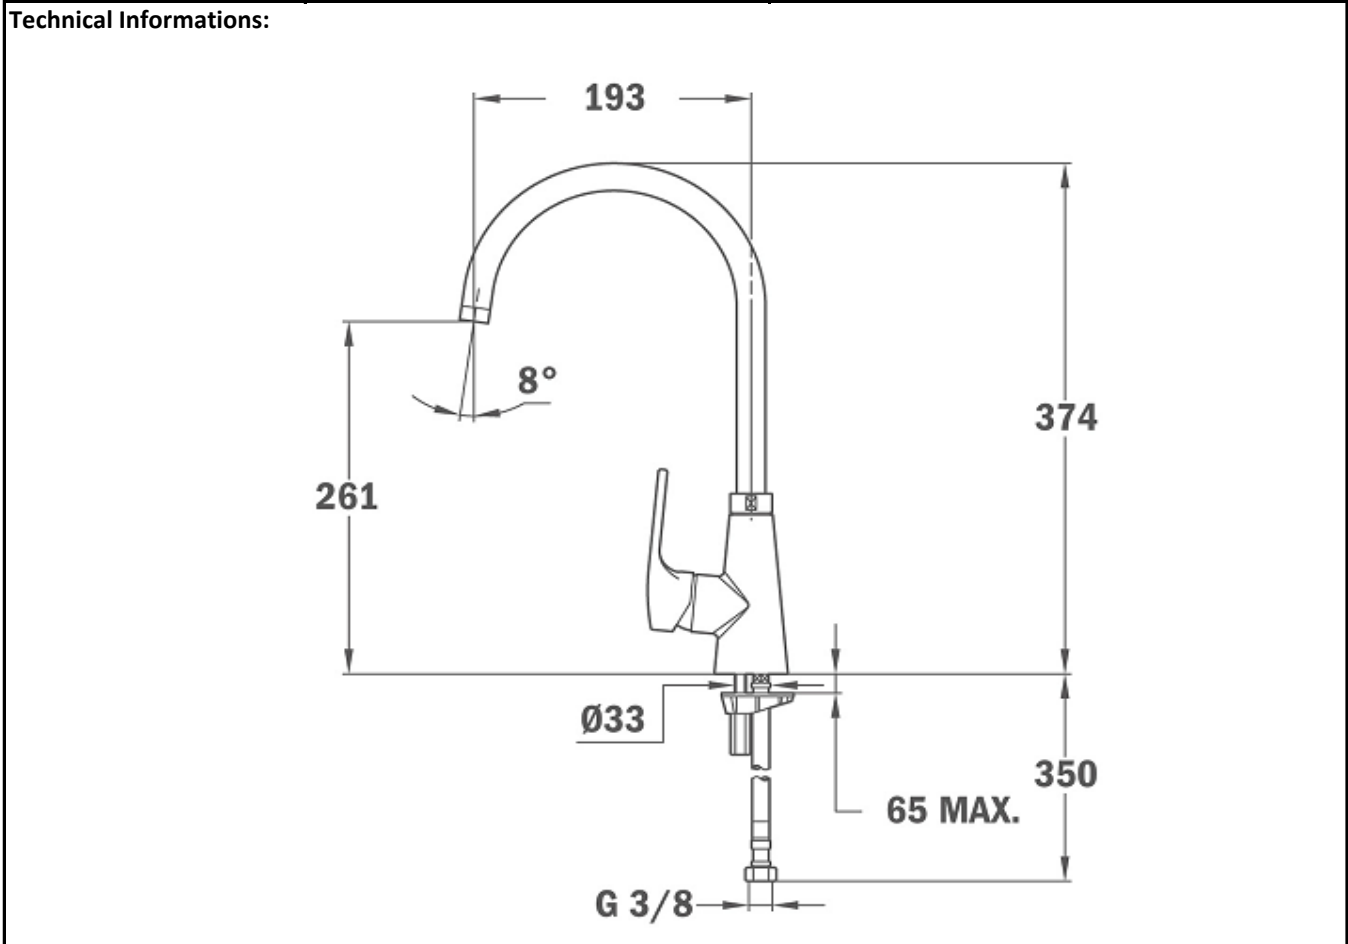

**SPECIFICATION SHEET - kitchen/sink mixer**

<b>BRAND:</b>		<b>Product Photo:</b>  
<b>ORIGIN:</b>	China	
<b>SERIES:</b>	<b>VITA</b>	
<b>PRODUCT DESCRIPTION:</b>	<b>Single lever kitchen/sink mixer,</b> with: Swivel spout Anti-scale aerator Flexible inlet pipes connections 3/8"	
<b>MODEL No.</b>	24.915.0200	
<b>FINISH/COLOUR:</b>	Chrome-plated	
<b>DIMENSIONS:</b>		
<b>OPTIONAL MATCHING PARTS:</b>	2x angle valve 1/2"x3/8"	