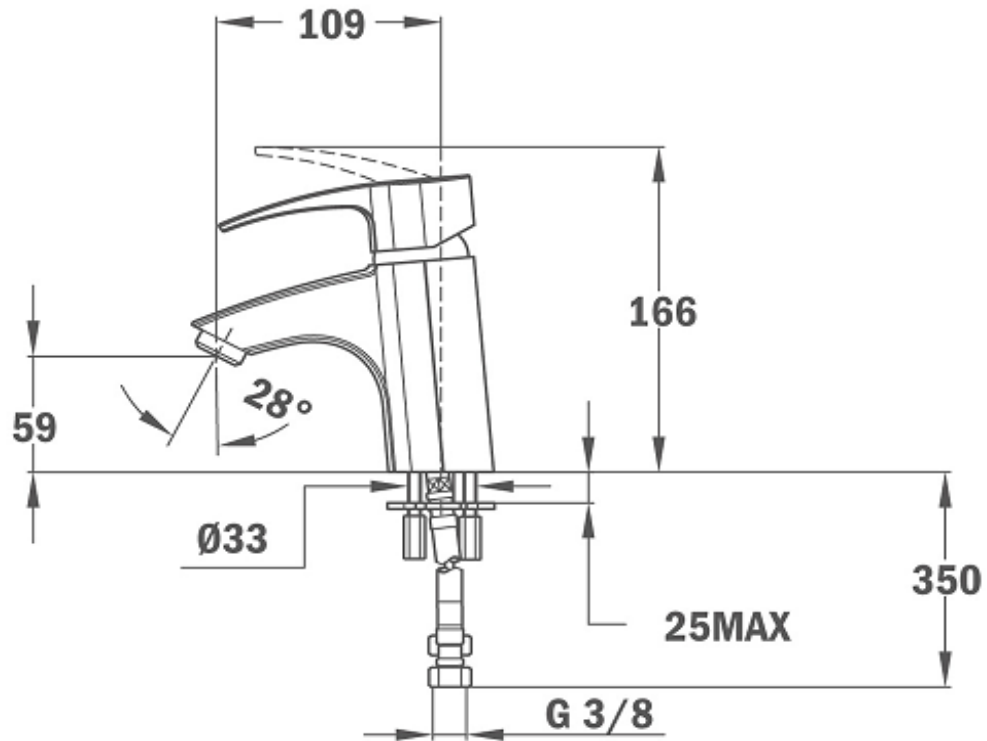

SPECIFICATION SHEET - sanitary faucets

BRAND:		Product Photo:
ORIGIN:	China	
SERIES:	VITA	
PRODUCT DESCRIPTION:	Single lever basin Mixer, with: without pop-up waste flow-rate 8 l/min. Eco cartridge flexible supply pipes 3/8" Operation pressure 1~5 bar (14~73 psi)	
MODEL No.	24.342.0200	
FINISH/COLOUR:	chrome-plated	
DIMENSIONS:		
OPTIONAL MATCHING PARTS:	2x angle valve 1/2"x3/8" waste strainer or pop-up waste P-trap or bottle trap for basin 1 1/4"	

Technical Informations

REMINDER:	Pipe flushing must be done before faucets are installed. Failure to do so voids the warranty. Do not use cleaners containing abrasive cleansers, ammonia, bleach, acids, waxes, alcohol, solvents or other products not recommended for chrome. All information is for reference only, installation shall always be based on the actual product delivered.