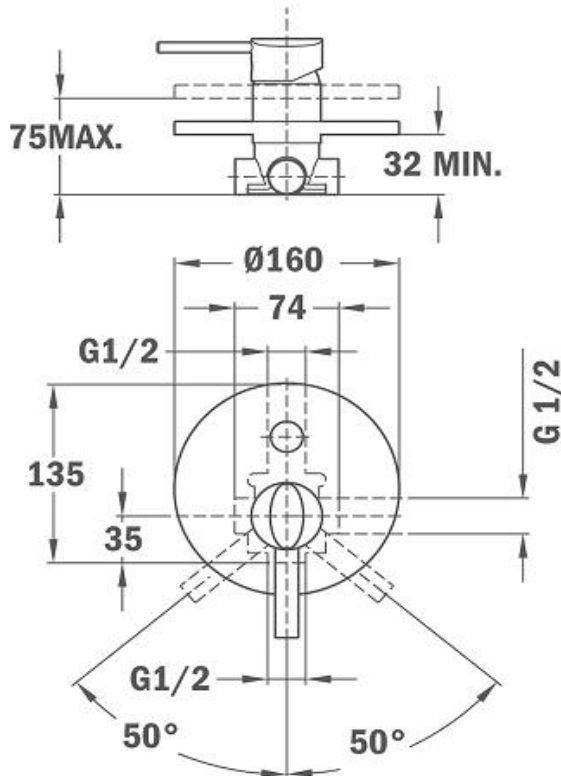

SPECIFICATION SHEET - sanitary faucets

BRAND:		Product Photo:
ORIGIN:	China	
SERIES:	ARES	
PRODUCT DESCRIPTION:	Concealed bath/shower mixer, with Concealed part with 40mm cartridge Automatic diverter Operation pressure 1~5 bar (14~73 psi)	
MODEL No.	23.171.0200	
FINISH/COLOUR:	Chrome-plated	
DIMENSIONS:		
OPTIONAL MATCHING PARTS:	shower set, and or bath spout	

Technical Informations:

REMINDER:	Pipe flushing must be done before faucets are installed. Failure to do so voids the warranty. Do not use cleaners containing abrasive cleansers, ammonia, bleach, acids, waxes, alcohol, solvents or other products not recommended for chrome. All information is for reference only, installation shall always be based on the actual product delivered.