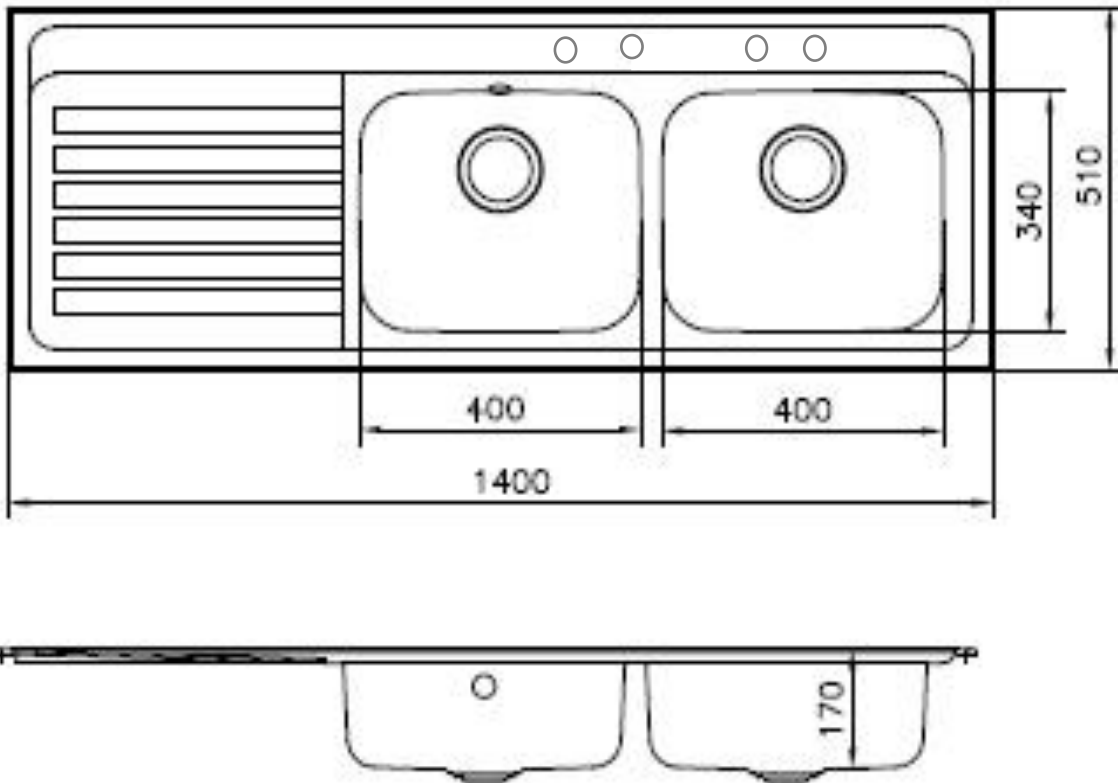

SPECIFICATION SHEET - kitchen sinks

BRAND:		Product Photo:
ORIGIN:	Spain	
SERIES:	Universal	
PRODUCT DESCRIPTION:	Stainless Steel Inset kitchen sink, 1400.510.2B.LD.4H with: double bowl size: 370 x 340 x 155 mm left drainboard, 4 tap holes dia. of waste hole: Ø3½"	
MODEL No.	1410.4814	
FINISH/COLOUR:	Polished	
Auxiliary bowl (wxhxd):	370 x 340 x 155 mm	
OPTIONAL MATCHING PARTS:	A1 Waste basket strainer 3½" PM2 Double sink bottle trap 1½"	

Technical Informations:

REMINDER:	Do not use cleaners containing abrasive cleansers, ammonia, bleach, acids, waxes, alcohol, solvents or other products not recommended for chrome. All information is for reference only, installation shall always be based on the actual product delivered.