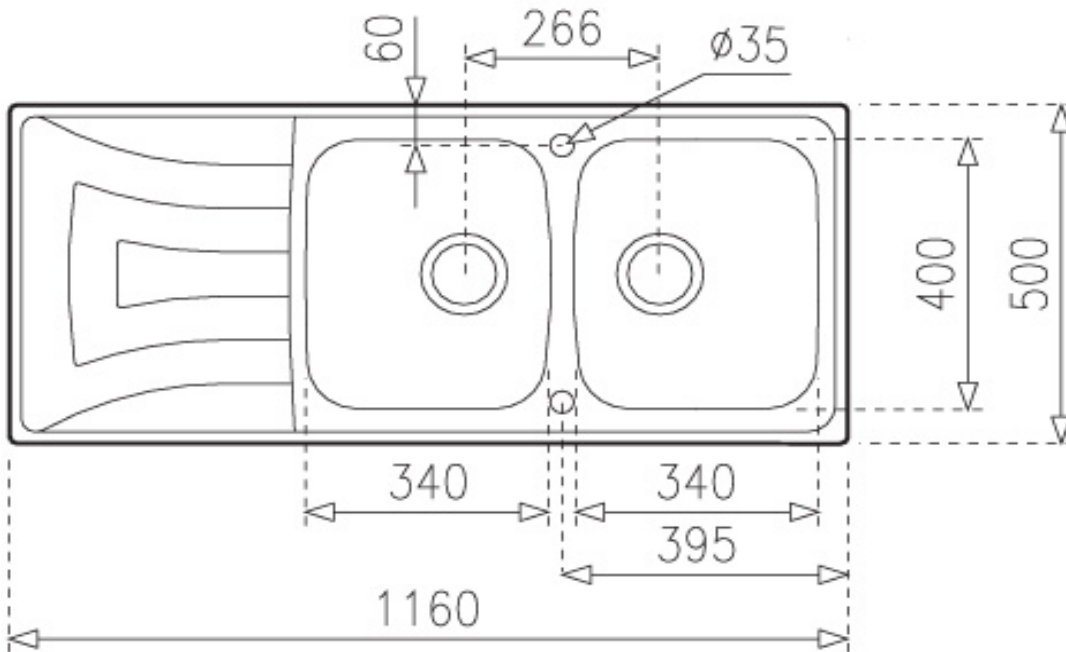

SPECIFICATION SHEET - kitchen sinks

BRAND:		Product Photo:
ORIGIN:	Spain	
SERIES:	Universo	
PRODUCT DESCRIPTION:	Stainless Steel Inset kitchen sink 2B.RD with: double bowl size: 340 x 400 x 170 mm 1 tap hole, right drainboard dia. of waste hole: $\varnothing 3\frac{1}{2}$"	
MODEL No.	1112.0028	
FINISH/COLOUR:	Polished	
DIMENSIONS:	Overall (w x h): 1160 x 500 mm	
OPTIONAL MATCHING PARTS:	A1 Waste basket strainer $3\frac{1}{2}$" PM2 Double sink bottle trap $1\frac{1}{2}$"	

Technical Informations:

REMINDER:	Do not use cleaners containing abrasive cleansers, ammonia, bleach, acids, waxes, alcohol, solvents or other products not recommended for chrome. All information is for reference only, installation shall always be based on the actual product delivered.