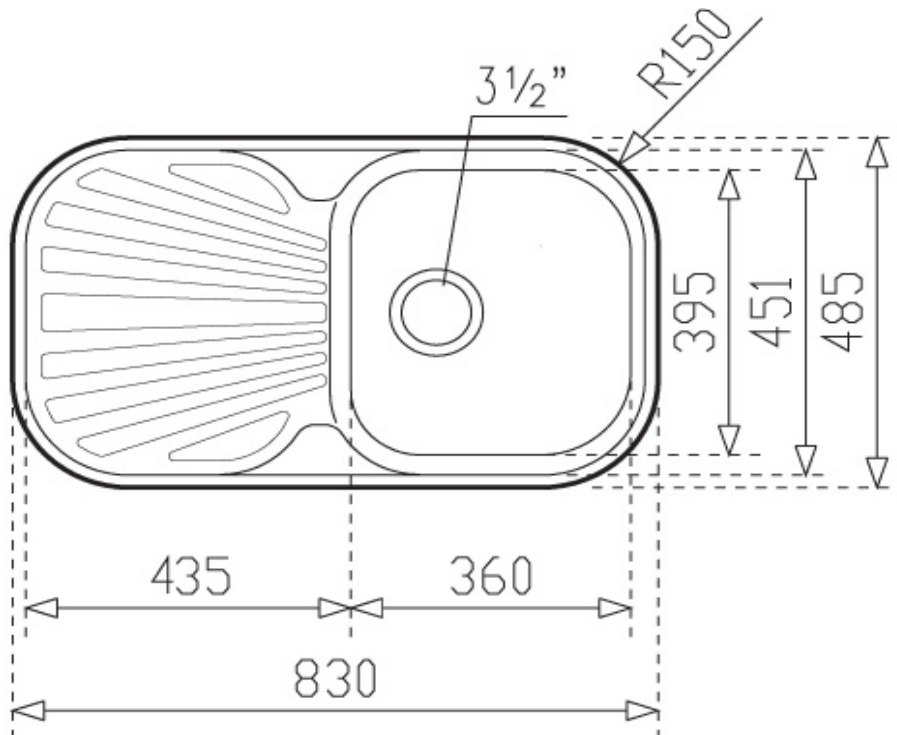

SPECIFICATION SHEET - kitchen sinks

BRAND:		Product Photo:
ORIGIN:	Spain	
SERIES:	Stylo	
PRODUCT DESCRIPTION:	Stainless Steel Inset kitchen sink STYLO.1B.LD with: single bowl size: 360 x 395 x 170 mm single tap hole, left drainboard A1 Waste basket strainer 3½"	
MODEL No.	1110.7021	
FINISH/COLOUR:	Polished	
DIMENSIONS:	Overall (w x h):830 x 485 mm	
OPTIONAL MATCHING PARTS:	PA Single sink bottle trap 1½"	

Technical Informations:

REMINDER:	Do not use cleaners containing abrasive cleansers, ammonia, bleach, acids, waxes, alcohol, solvents or other products not recommended for chrome.
	All information is for reference only, installation shall always be based on the actual product delivered.