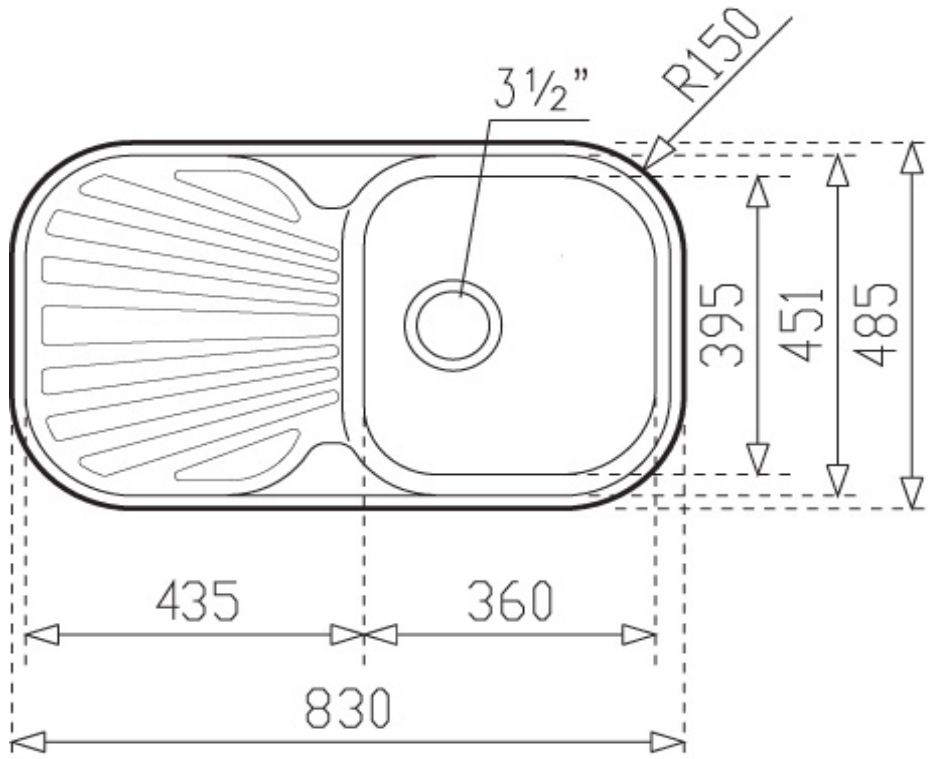

SPECIFICATION SHEET - kitchen sinks

BRAND:		Product Photo:
ORIGIN:	Spain	
SERIES:	Stylo	
PRODUCT DESCRIPTION:	Stainless Steel Inset kitchen sink STYLO.1B.RD with: single bowl size: 360 x 395 x 170 mm single tap hole, right drainboard A1 Waste basket strainer 3½" PA Single sink bottle trap 1½"	
MODEL No.	1110.7020	
FINISH/COLOUR:	Polished	
DIMENSIONS:	Overall (w x h):830 x 485 mm	

Technical Informations:

REMINDER:	Do not use cleaners containing abrasive cleansers, ammonia, bleach, acids, waxes, alcohol, solvents or other products not recommended for chrome. All information is for reference only, installation shall always be based on the actual product delivered.