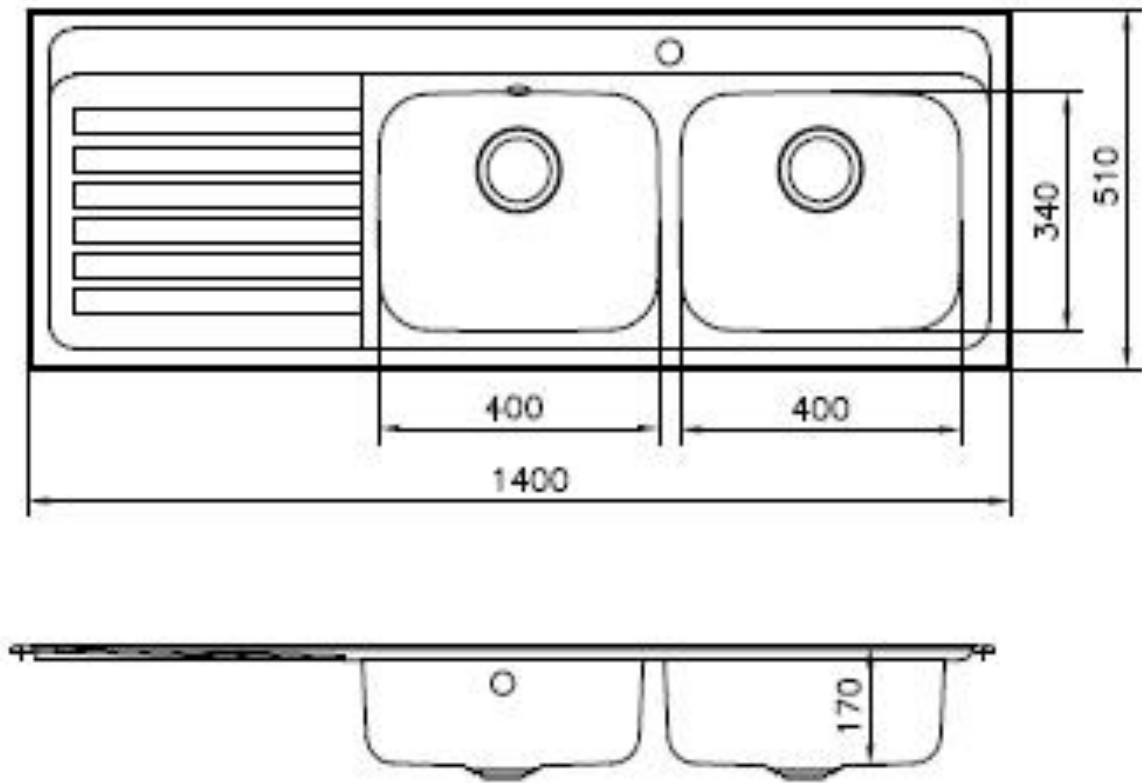

SPECIFICATION SHEET - kitchen sinks

BRAND:		Product Photo:
ORIGIN:	Spain	
SERIES:	Universal	
PRODUCT DESCRIPTION:	Stainless Steel Inset kitchen sink, 1400.510.2B.LD.1H with: double bowl size: 370 x 340 x 155 mm left drainboard, 1 tap hole dia. of waste hole: $\varnothing 3\frac{1}{2}$"	
MODEL No.	1110.4806	
FINISH/COLOUR:	Polished	
DIMENSIONS:	Overall (w x h): 1400 x 510 mm	
OPTIONAL MATCHING PARTS:	A1 Waste basket strainer 3$\frac{1}{2}$" PM2 Double sink bottle trap 1$\frac{1}{2}$"	

Technical Informations:

REMINDER:	Do not use cleaners containing abrasive cleansers, ammonia, bleach, acids, waxes, alcohol, solvents or other products not recommended for chrome.
	All information is for reference only, installation shall always be based on the actual product delivered.