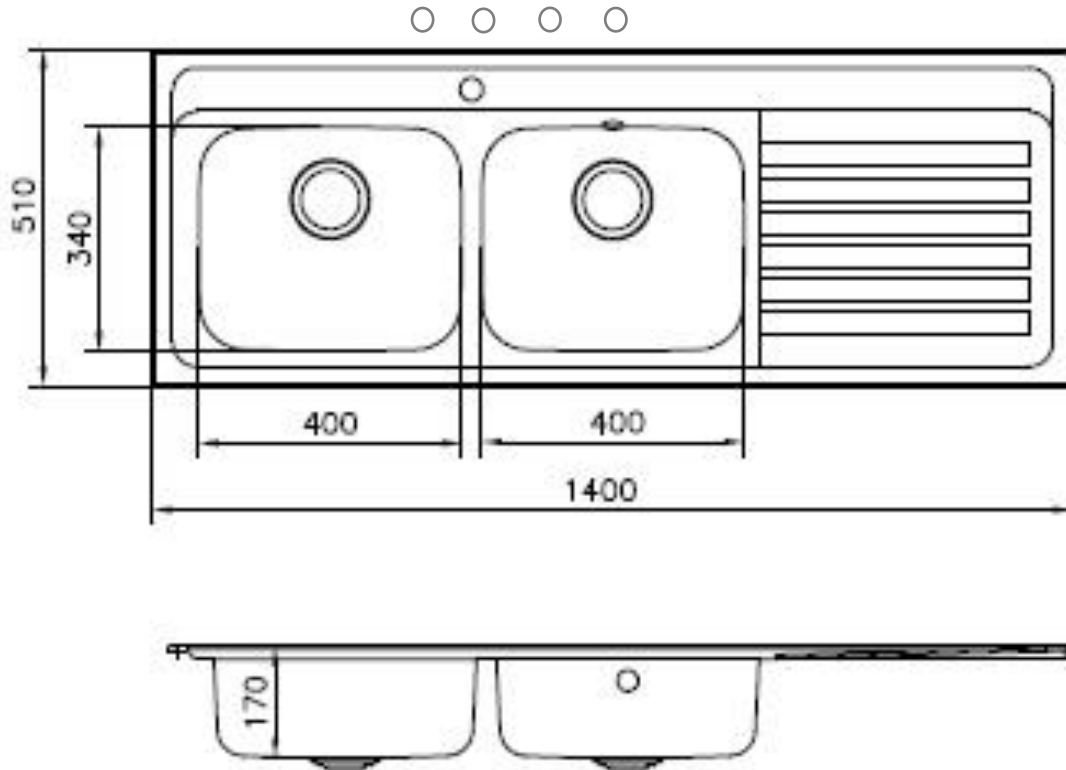

SPECIFICATION SHEET - kitchen sinks

BRAND:		Product Photo:
ORIGIN:	Spain	
SERIES:	Universal	
PRODUCT DESCRIPTION:	Stainless Steel Inset kitchen sink, 1400.510.2B.RD.1H with: double bowl size: 370 x 340 x 155 mm right drainboard, 4 tap holes dia. of waste hole: $\varnothing 3\frac{1}{2}$"	
MODEL No.	1110.4805	
FINISH/COLOUR:	Polished	
DIMENSIONS:	Overall (w x h): 1400 x 510 mm	
OPTIONAL MATCHING PARTS:	A1 Waste basket strainer $3\frac{1}{2}$" PM2 Double sink bottle trap $1\frac{1}{2}$"	

Technical Informations:

REMINDER:	Do not use cleaners containing abrasive cleansers, ammonia, bleach, acids, waxes, alcohol, solvents or other products not recommended for chrome.
	All information is for reference only, installation shall always be based on the actual product delivered.