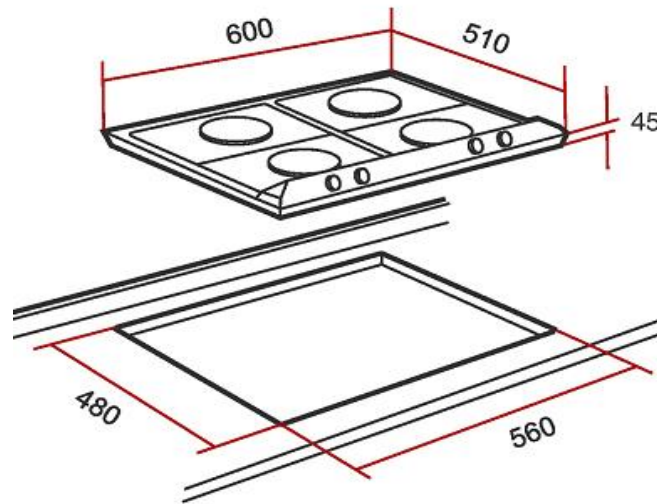

## SPECIFICATION SHEET - appliances

<b>BRAND:</b>		<b>Product Photo:</b>  
<b>ORIGIN:</b>	Spain	
<b>SERIES:</b>	GAS HOBS EM/60.4G.AI.AL.TR.CI	
<b>PRODUCT DESCRIPTION:</b>	<b>Built-in gas hob EM/60.4G.AI.AL.CI, with stainless steel with Cast iron grids</b> Metal looking frontal knobs Auto-ignition Auto-lock safety device 4 cooking zones: 1 triple ring burner (3.8 kW) 1 fast burner ( 3 kW ) 1 semi-fast burner (1.4 kW) 1 auxiliary burner ( 1 kW ) Gas typology: LPG	
<b>MODEL No.</b>	1020.9607	
<b>FINISH/COLOUR:</b>	INOX STEEL	
<b>DIMENSIONS:</b>	600 X 510 mm	
<b>OPTIONAL MATCHING PARTS:</b>		

**Technical Informations:**  
 Voltage: 220V / 50~60 Hz  
 Wattage: 0.6 Watt  
 Phase: single+grounding

**ATTENTION:** Cut hole must be with round corners in order to avoid cracking on the counter-top.