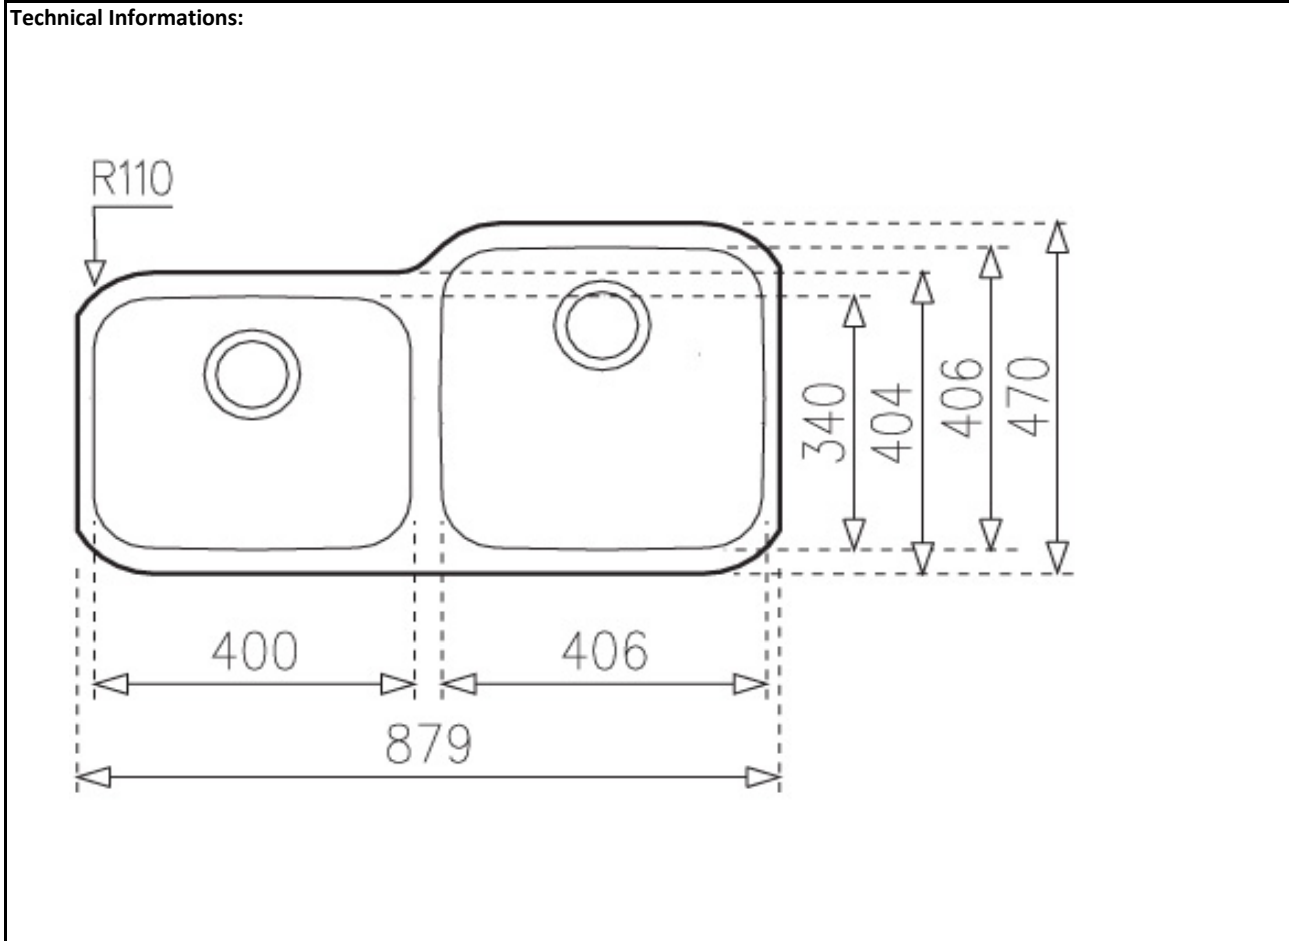

SPECIFICATION SHEET - kitchen sinks

BRAND:		Product Photo: 
ORIGIN:	Spain	
SERIES:	Undermount	
PRODUCT DESCRIPTION:	Stainless Steel Undermount kitchen sink, BE 2B.880L with double bowl size: 406 x 406 x 180mm, 400 x 340 x 180 mm A1 Waste basket strainer 3½" dia. of waste hole: Ø3½"	
MODEL No.	1012.5028	
FINISH/COLOUR:	Polished	
DIMENSIONS:	Overall (wxh): 880 x 470 mm	
OPTIONAL MATCHING PARTS:	PM2 Double sink bottle trap 1½"	