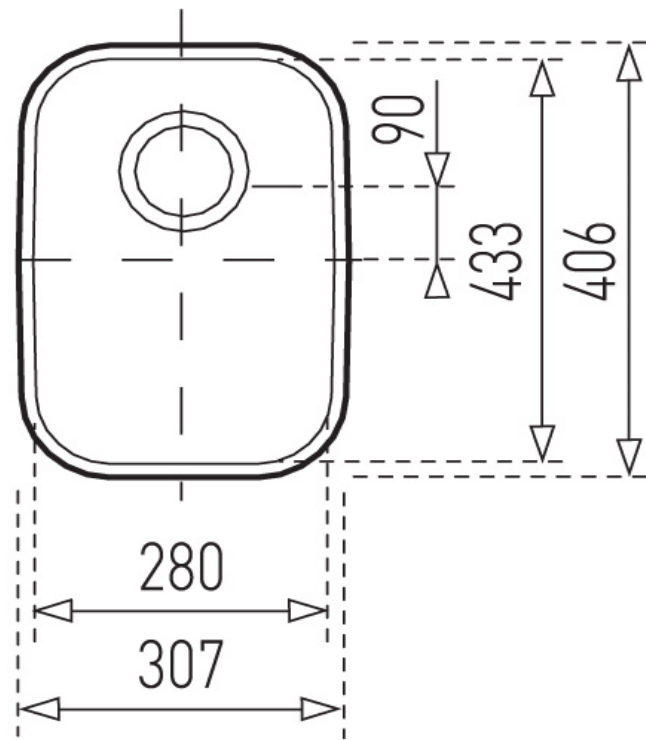

SPECIFICATION SHEET - kitchen sinks

BRAND:		Product Photo:
ORIGIN:	Spain	
SERIES:	Undermount	
PRODUCT DESCRIPTION:	Stainless Steel Undermount kitchen sink, BE.28.40 with: single bowl size: 280 x 406 x 180 mm A1 Waste basket strainer 3½" dia. of waste hole: Ø3½"	
MODEL No.	1012.5003	
FINISH/COLOUR:	Polished	
DIMENSIONS:	Overall (wxh):307 x 433 mm	
OPTIONAL MATCHING PARTS:	PA Single sink bottle trap 1½"	

Technical Informations:

REMINDER:	Do not use cleaners containing abrasive cleansers, ammonia, bleach, acids, waxes, alcohol, solvents or other products not recommended for chrome.
	All information is for reference only, installation shall always be based on the actual product delivered.