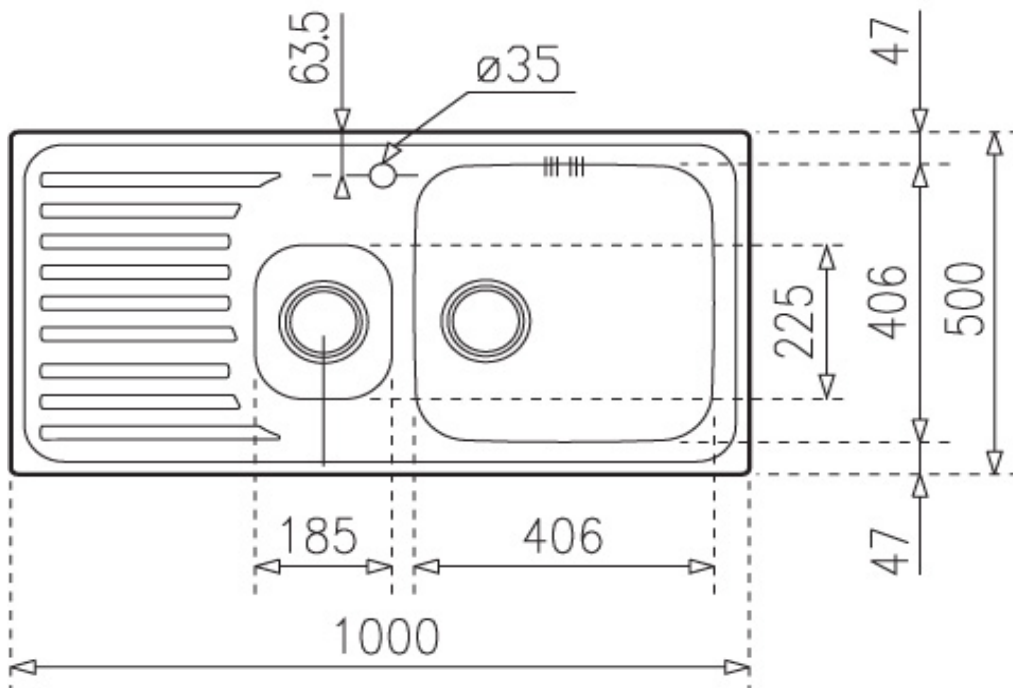

SPECIFICATION SHEET - kitchen sinks

BRAND:		Product Photo:
ORIGIN:	Spain	
SERIES:	Classic	
PRODUCT DESCRIPTION:	Stainless Steel Inset kitchen sink, 1000.500.1.5B.1D with: one and a half bowl size: 406 x 406 x 193mm, 185 x 225 x 138 mm single tap hole , left drainboard A1 Waste basket strainer 3½"	
MODEL No.	1011.9040	
FINISH/COLOUR:	Polished	
DIMENSIONS:	'Overall (wxh): 1000 X 500 mm	
OPTIONAL MATCHING PARTS:	PA Single sink bottle trap 1½"	

Technical Informations:

REMINDER: Do not use cleaners containing abrasive cleansers, ammonia, bleach, acids, waxes, alcohol, solvents or other products not recommended for chrome.
All information is for reference only, installation shall always be based on the actual product delivered.