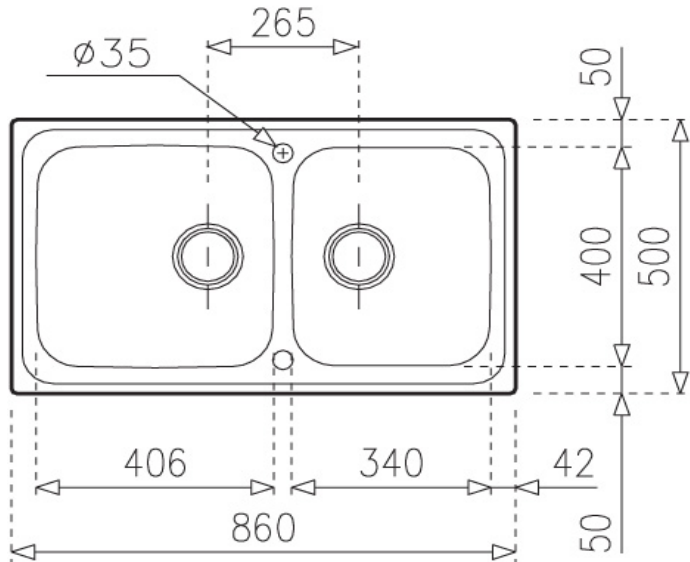

SPECIFICATION SHEET - kitchen sinks

BRAND:		Product Photo:
ORIGIN:	Spain	
SERIES:	Classic	
PRODUCT DESCRIPTION:	Stainless Steel Inset kitchen sink, 860.500.2B with: double bowl size: 406 x 406 x 250 mm, 340 x 400 x 200 mm single tap hole , overflow A1 Waste basket strainer 3½"	
MODEL No.	1011.9021	
FINISH/COLOUR:	Polished	
DIMENSIONS:	'Overall (wxh): 860 X 500 mm	
OPTIONAL MATCHING PARTS:	PM2 Double sink bottle trap 1½"	

Technical Informations:

REMINDER:	Do not use cleaners containing abrasive cleansers, ammonia, bleach, acids, waxes, alcohol, solvents or other products not recommended for chrome.
	All information is for reference only, installation shall always be based on the actual product delivered.