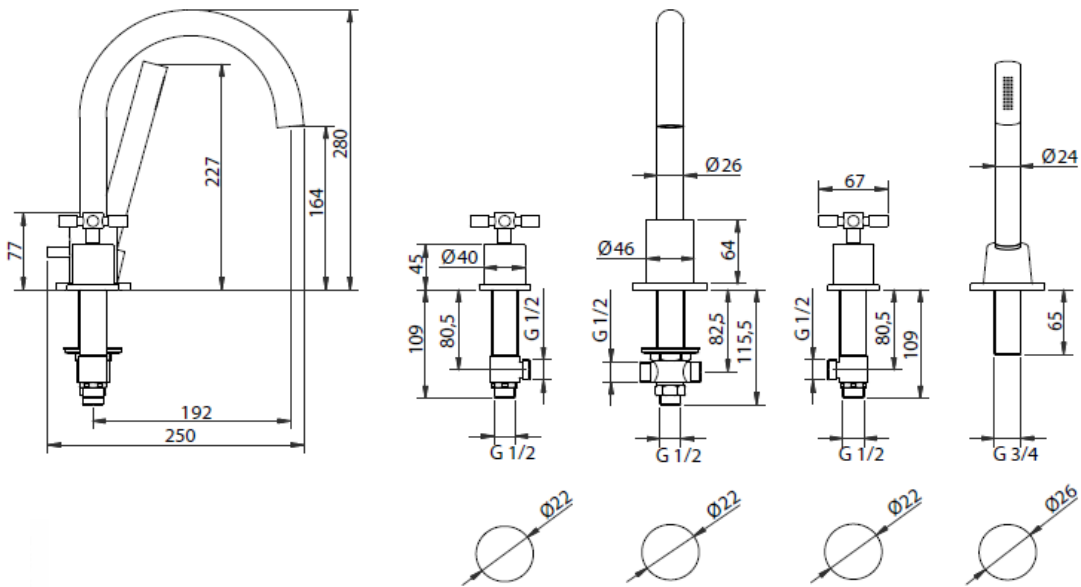

REMINDER: Pipe flushing must be done before faucets are installed. Failure to do so voids the warranty.
Do not use cleaners containing abrasive cleansers, ammonia, bleach, acids, waxes, alcohol, solvents or other products not recommended for chrome.
All information is for reference only, installation shall always be based on the actual product delivered.