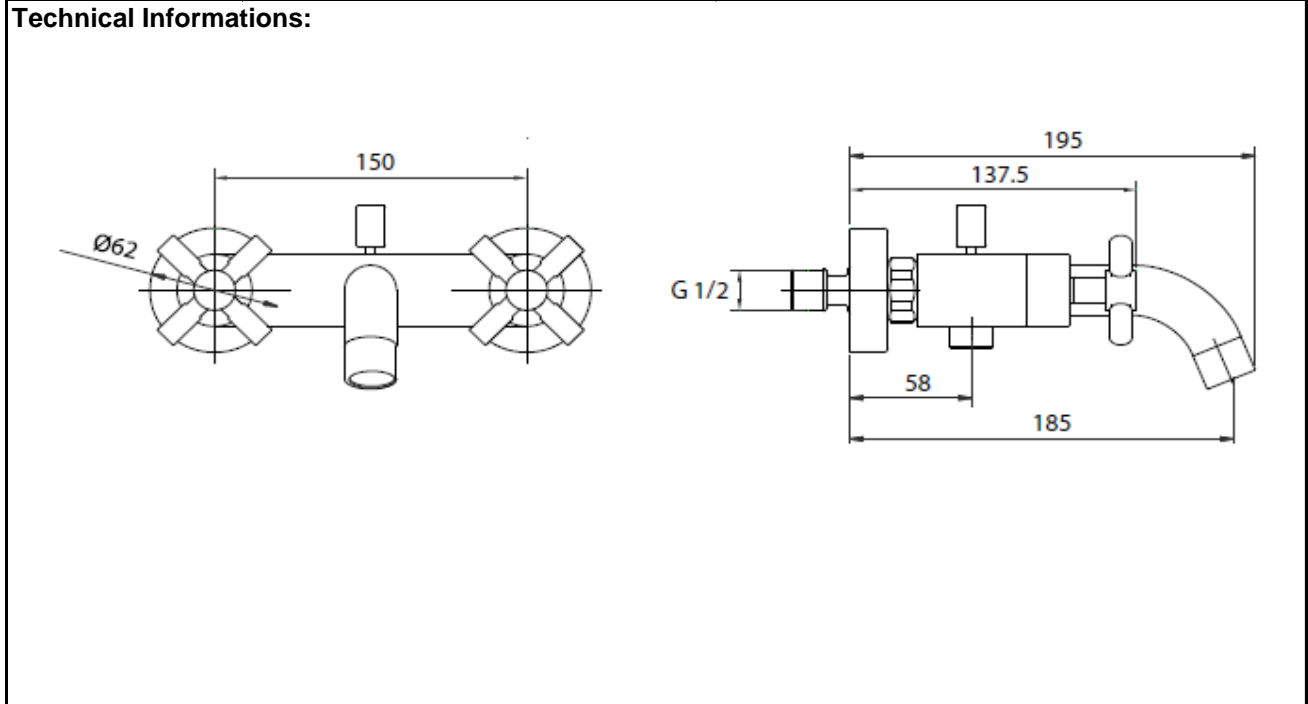

SPECIFICATION SHEET - fittings

BRAND:		Product Photo: 
ORIGIN:	Italy	
SERIES:	VERTIGO	
PRODUCT DESCRIPTION:	Exposed bath/shower mixer with handshower set	
MODEL No.	93150	
FINISH/COLOUR:	Chrome	
DIMENSIONS:	195mm length 185mm spout projection	
OPTIONAL MATCHING PARTS:		