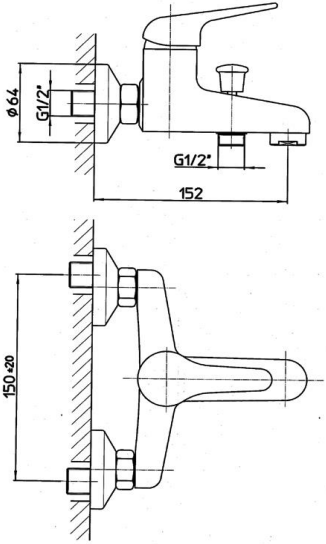

REMINDER: Pipe flushing must be done before faucets are installed. Failure to do so voids the warranty.
Do not use cleaners containing abrasive cleansers, ammonia, bleach, acids, waxes, alcohol, solvents or other products not recommended for chrome.
All information is for reference only, installation shall always be based on the actual product delivered.