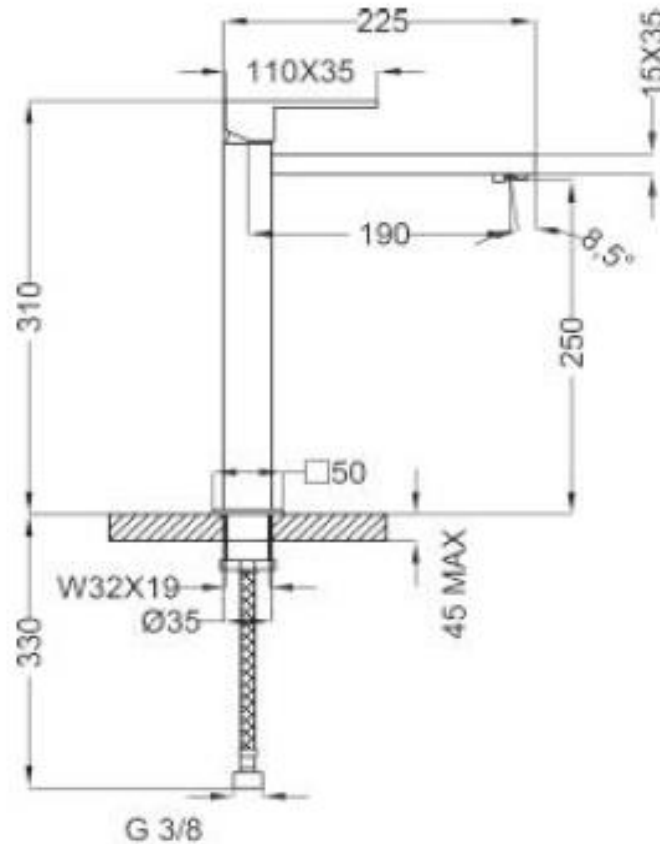

SPECIFICATION SHEET - fittings

BRAND:		Product Photo:
ORIGIN:	Italy	
SERIES:	BLOG	
PRODUCT DESCRIPTION:	Tall Single lever basin mixer for washbowl, with 1-1/4" push type pop up, with 3/8" connection hoses	
MODEL No.	8G341	
FINISH/COLOUR:	Chrome	
DIMENSIONS:	225mm L x 310mm H 190mm spout projection	
OPTIONAL MATCHING PARTS:	2x angle valve 1/2"x3/8" (no nuts) 1x basin waste trap	

Technical Informations:

REMINDER:	Pipe flushing must be done before faucets are installed. Failure to do so voids the warranty. Do not use cleaners containing abrasive cleansers, ammonia, bleach, acids, waxes, alcohol, solvents or other products not recommended for chrome. All information is for reference only, installation shall always be based on the actual product delivered.