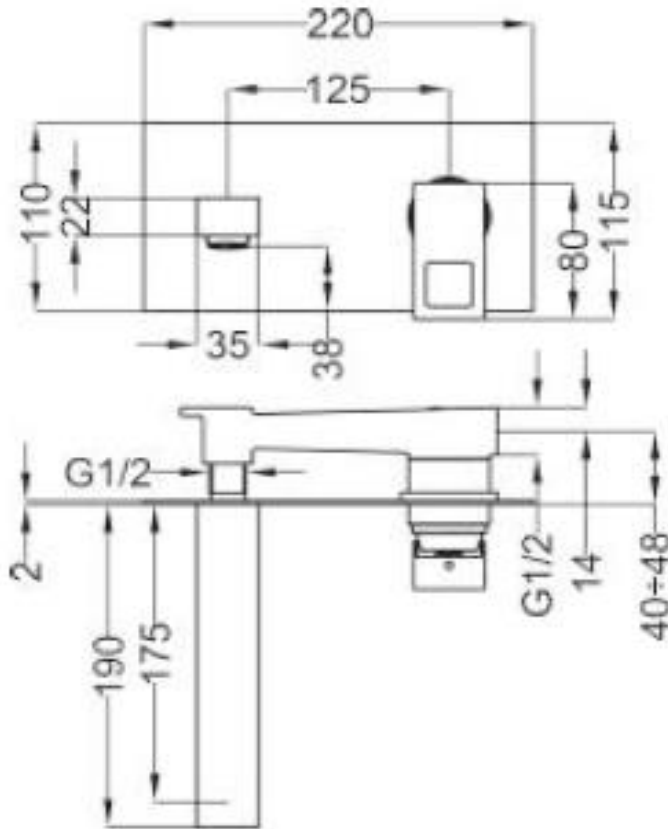

SPECIFICATION SHEET - fittings

BRAND:		Product Photo:
ORIGIN:	Italy	
SERIES:	BLOG	
PRODUCT DESCRIPTION:	Wall basin single lever basin mixer with plate, with 1-1/4" push type pop-up	
MODEL No.	8G316	
FINISH/COLOUR:	Chrome	
DIMENSIONS:	175mm spout projection 190mm L	
OPTIONAL MATCHING PARTS:	1x basin waste trap	

Technical Informations:

REMINDER:	Pipe flushing must be done before faucets are installed. Failure to do so voids the warranty. Do not use cleaners containing abrasive cleansers, ammonia, bleach, acids, waxes, alcohol, solvents or other products not recommended for chrome. All information is for reference only, installation shall always be based on the actual product delivered.