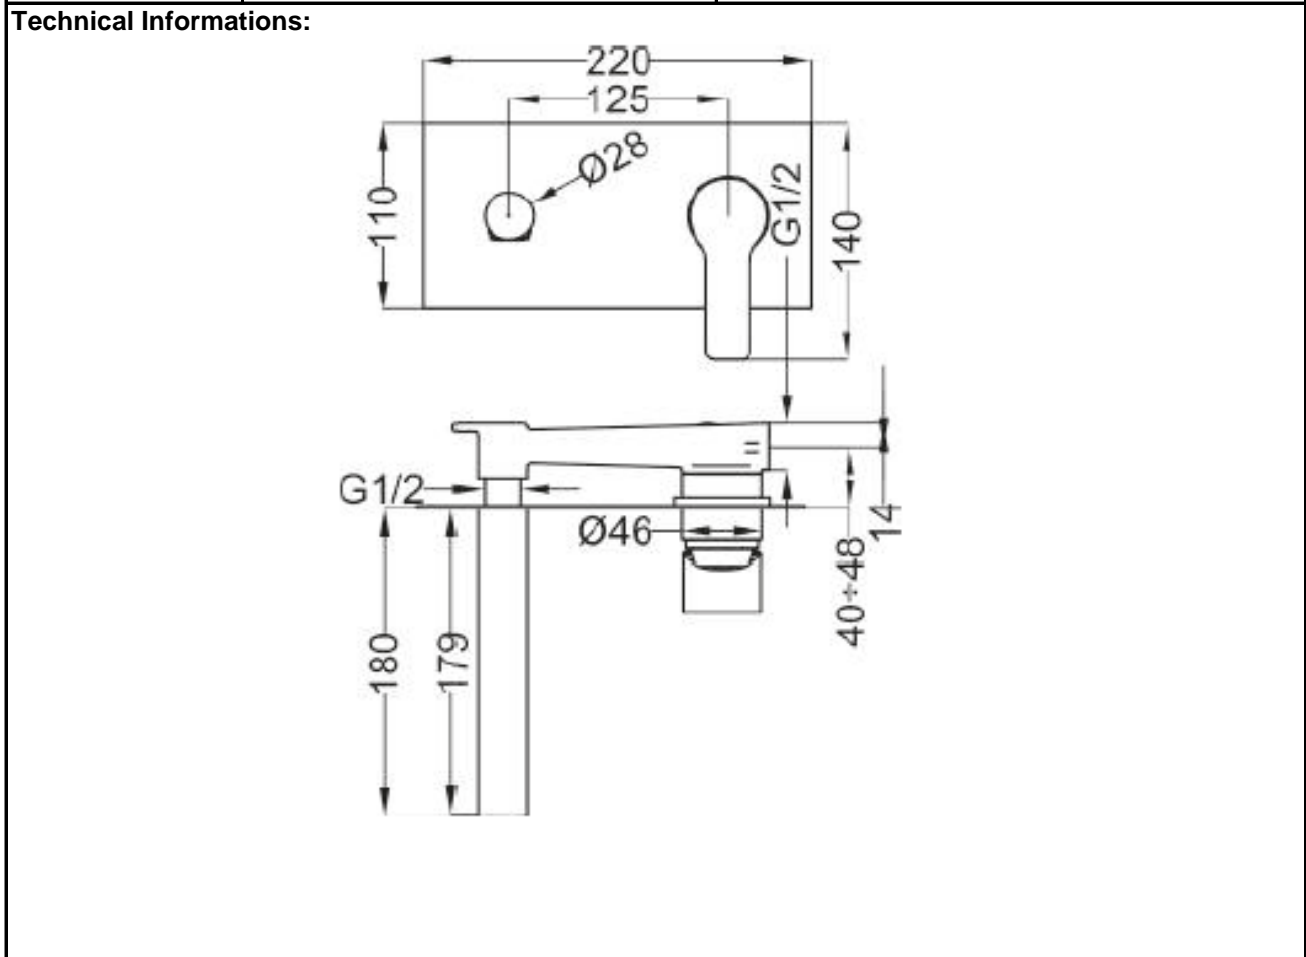

SPECIFICATION SHEET - fittings

BRAND:	
ORIGIN:	Italy
SERIES:	GOODLIFE
PRODUCT DESCRIPTION:	Wall basin single lever basin mixer with plate, with 1¼ push type pop-up
MODEL No.	86314
FINISH/COLOUR:	Chrome
DIMENSIONS:	180mm L x 220mm W x 110mm H
OPTIONAL MATCHING PARTS:	1x basin waste trap