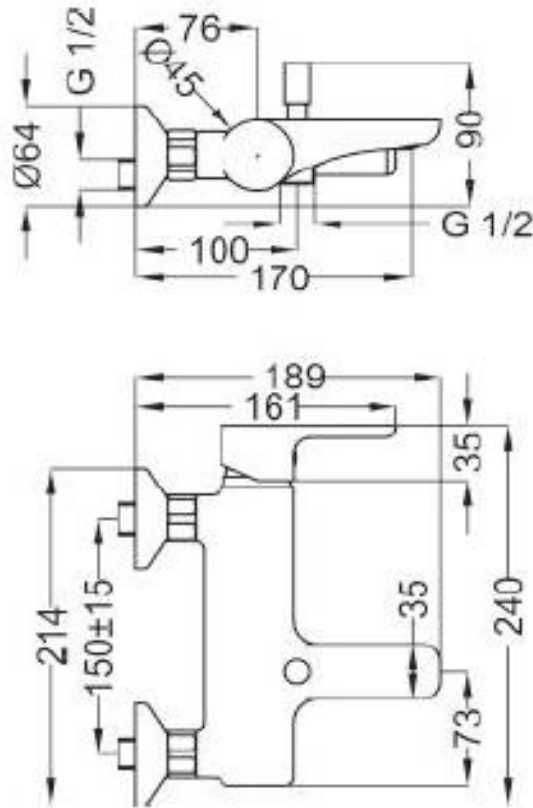

SPECIFICATION SHEET - fittings

BRAND:		Product Photo:
ORIGIN:	Italy	
SERIES:	GOODLIFE	
PRODUCT DESCRIPTION:	Exposed single lever bath/shower mixer with handshower set	
MODEL No.	86150	
FINISH/COLOUR:	Chrome	
DIMENSIONS:	170mm spout projection	
OPTIONAL MATCHING PARTS:		

Technical Informations:

REMINDER:	Pipe flushing must be done before faucets are installed. Failure to do so voids the warranty. Do not use cleaners containing abrasive cleansers, ammonia, bleach, acids, waxes, alcohol, solvents or other products not recommended for chrome. All information is for reference only, installation shall always be based on the actual product delivered.