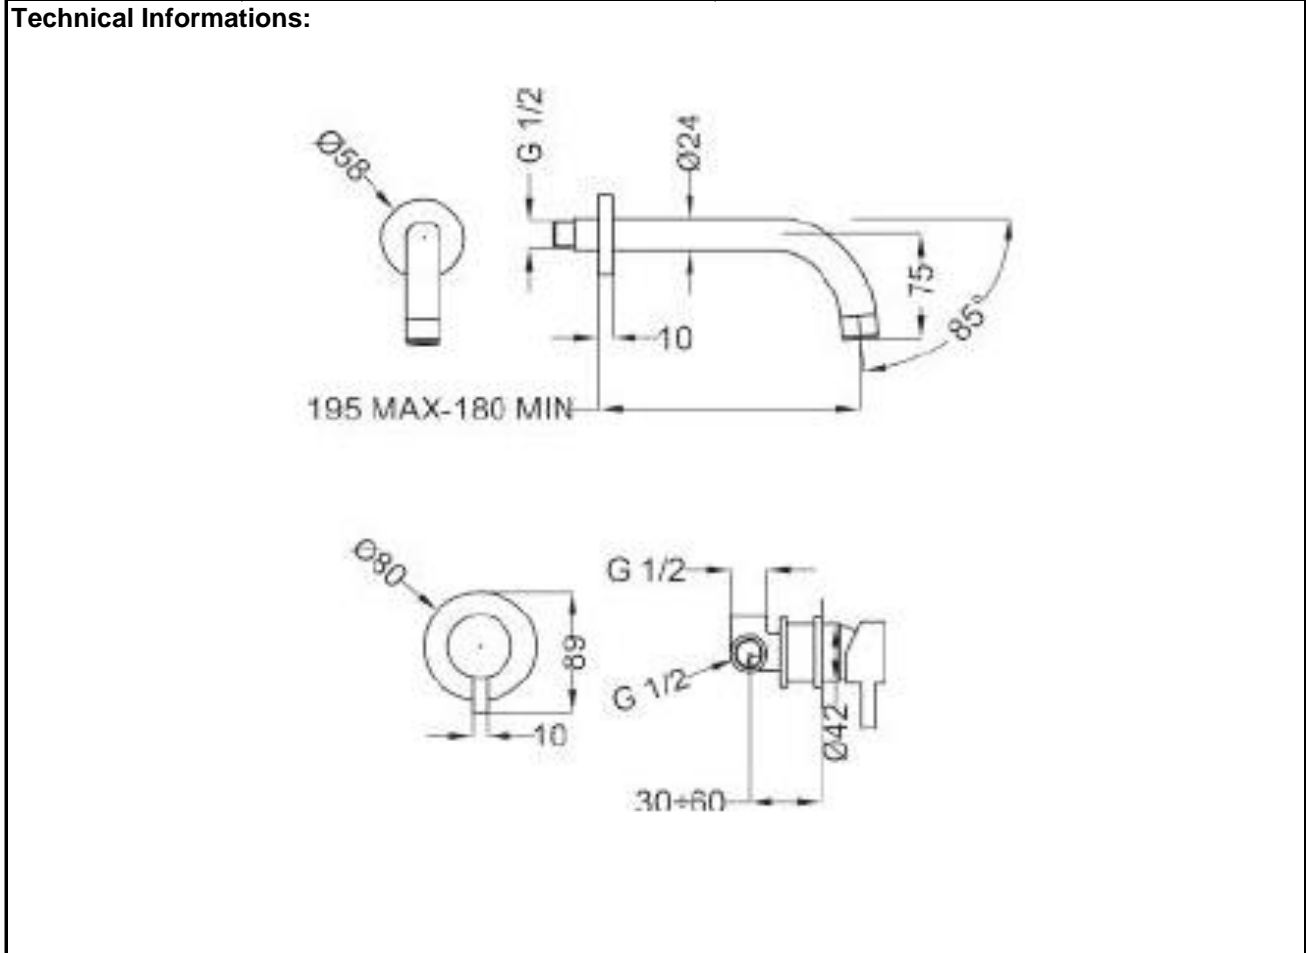

## SPECIFICATION SHEET - fittings

<b>BRAND:</b>		<b>Product Photo:</b>  
<b>ORIGIN:</b>	Italy	
<b>SERIES:</b>	<b>JABIL</b>	
<b>PRODUCT DESCRIPTION:</b>	Wall-mounted single lever basin mixer with escutcheon, with 1¼" push type pop-up	
<b>MODEL No.</b>	73316	
<b>FINISH/COLOUR:</b>	Chrome	
<b>DIMENSIONS:</b>		
<b>OPTIONAL MATCHING PARTS:</b>	1x basin waste trap	