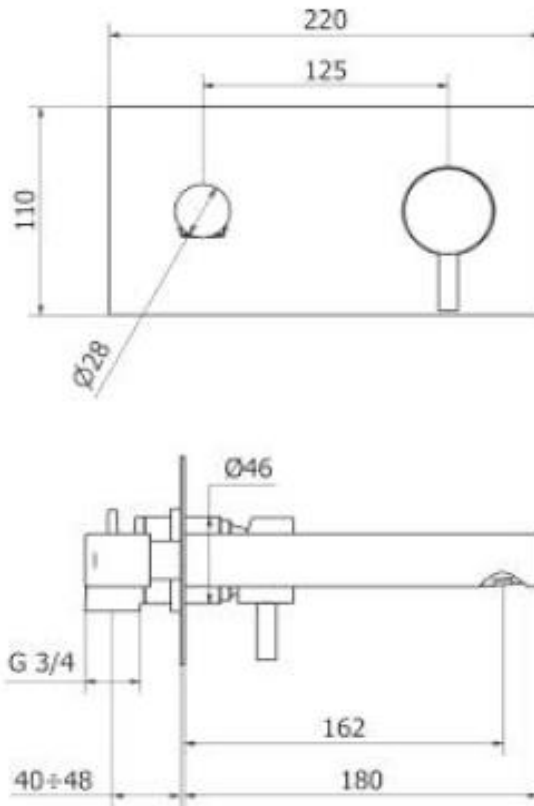

SPECIFICATION SHEET - fittings

BRAND:		Product Photo:
ORIGIN:	Italy	
SERIES:	JABIL	
PRODUCT DESCRIPTION:	Wall-mounted single lever basin mixer with plate, with 1¼" push type pop up	
MODEL No.	73314	
FINISH/COLOUR:	Chrome	
DIMENSIONS:	180mm L x 220mm W x 110mm H 162mm spout projection	
OPTIONAL MATCHING PARTS:	1x basin waste trap	

Technical Informations:

REMINDER:	Pipe flushing must be done before faucets are installed. Failure to do so voids the warranty. Do not use cleaners containing abrasive cleansers, ammonia, bleach, acids, waxes, alcohol, solvents or other products not recommended for chrome. All information is for reference only, installation shall always be based on the actual product delivered.