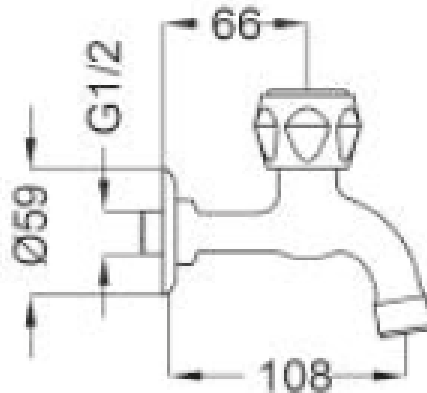

SPECIFICATION SHEET - fittings

BRAND:		Product Photo:
ORIGIN:	Italy	
SERIES:	IRIS	
PRODUCT DESCRIPTION:	Bib tap 1/2"	
MODEL No.	50524	
FINISH/COLOUR:	Chrome	
DIMENSIONS:	108mm spout projection	
OPTIONAL MATCHING PARTS:		

Technical Informations:

REMINDER:	Pipe flushing must be done before faucets are installed. Failure to do so voids the warranty. Do not use cleaners containing abrasive cleansers, ammonia, bleach, acids, waxes, alcohol, solvents or other products not recommended for chrome. All information is for reference only, installation shall always be based on the actual product delivered.