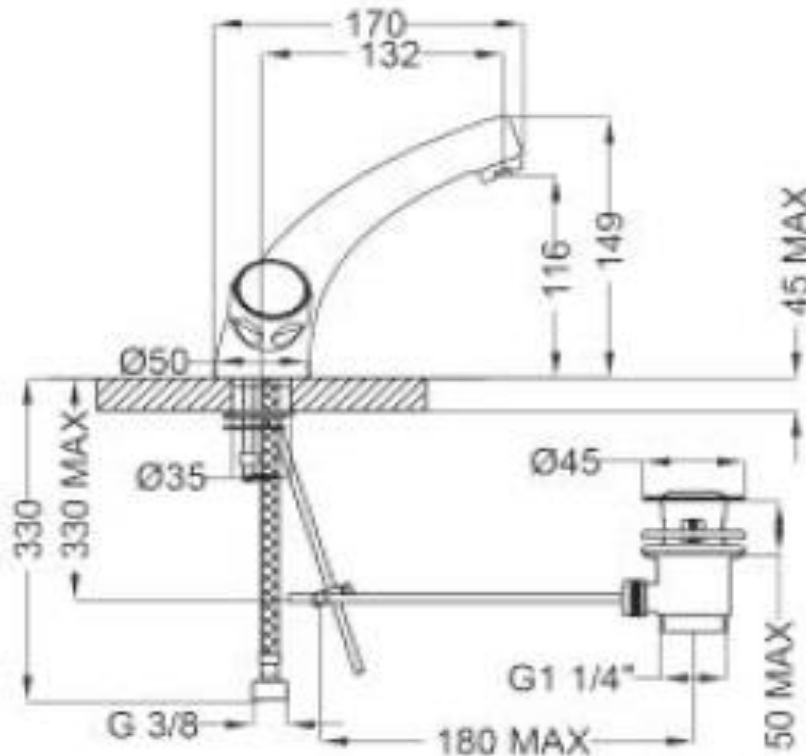

SPECIFICATION SHEET - fittings

BRAND:		Product Photo:
ORIGIN:	Italy	
SERIES:	IRIS	
PRODUCT DESCRIPTION:	2-handle single hole basin mixer with plastic 1 1/4" pull type pop-up with 3/8" connection hoses	
MODEL No.	50303	
FINISH/COLOUR:	Chrome	
DIMENSIONS:	170mm L, 149mm H 132mm spout projection	
OPTIONAL MATCHING PARTS:	2x angle valve 1/2"x3/8" (no nuts) 1x basin waste trap	

Technical Informations:

REMINDER:	Pipe flushing must be done before faucets are installed. Failure to do so voids the warranty. Do not use cleaners containing abrasive cleansers, ammonia, bleach, acids, waxes, alcohol, solvents or other products not recommended for chrome. All information is for reference only, installation shall always be based on the actual product delivered.