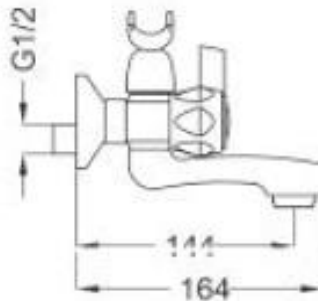

SPECIFICATION SHEET - fittings

BRAND:		Product Photo:
ORIGIN:	Italy	
SERIES:	IRIS	
PRODUCT DESCRIPTION:	Exposed 2-handle bath/shower mixer with handshower set	
MODEL No.	50161	
FINISH/COLOUR:	Chrome	
DIMENSIONS:	164mm L x 134mm H	
OPTIONAL MATCHING PARTS:		

Technical Informations:

REMINDER:	Pipe flushing must be done before faucets are installed. Failure to do so voids the warranty.
	Do not use cleaners containing abrasive cleansers, ammonia, bleach, acids, waxes, alcohol, solvents or other products not recommended for chrome.
	All information is for reference only, installation shall always be based on the actual product delivered.