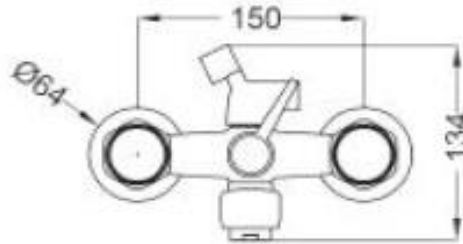

SPECIFICATION SHEET - fittings

BRAND:		Product Photo:
ORIGIN:	Italy	
SERIES:	IRIS	
PRODUCT DESCRIPTION:	Exposed 2-handle bath/shower mixer with handshower set	
MODEL No.	50161	
FINISH/COLOUR:	Chrome	
DIMENSIONS:	164mm L x 134mm H	
OPTIONAL MATCHING PARTS:		

Technical Informations:

REMINDER:	Pipe flushing must be done before faucets are installed. Failure to do so voids the warranty.
	Do not use cleaners containing abrasive cleansers, ammonia, bleach, acids, waxes, alcohol, solvents or other products not recommended for chrome.
	All information is for reference only, installation shall always be based on the actual product delivered.