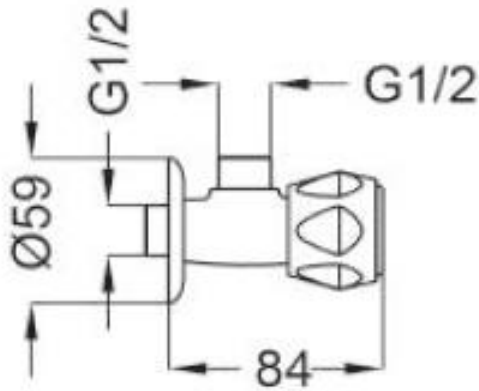

SPECIFICATION SHEET - fittings

BRAND:		Product Photo:
ORIGIN:	Italy	
SERIES:	IRIS	
PRODUCT DESCRIPTION:	Wall shut-off valve 1/2"x1/2"	
MODEL No.	36291	
FINISH/COLOUR:	Chrome	
DIMENSIONS:	84mm L	
OPTIONAL MATCHING PARTS:		

Technical Informations:

REMINDER:	Pipe flushing must be done before faucets are installed. Failure to do so voids the warranty.
	Do not use cleaners containing abrasive cleansers, ammonia, bleach, acids, waxes, alcohol, solvents or other products not recommended for chrome.
	All information is for reference only, installation shall always be based on the actual product delivered.