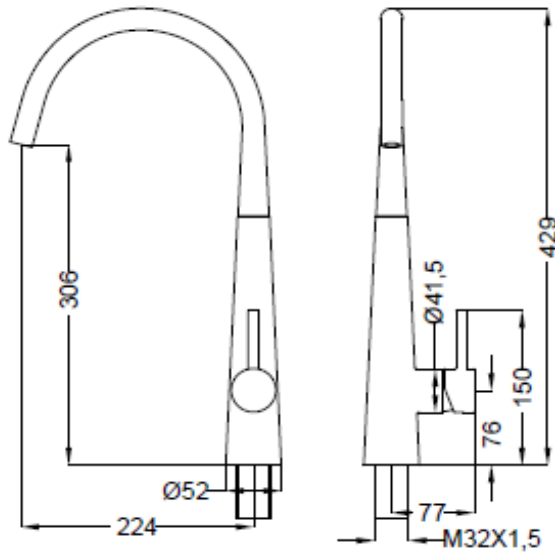

SPECIFICATION SHEET - fittings

BRAND:		Product Photo:
ORIGIN:	Italy	
SERIES:	CONO	
PRODUCT DESCRIPTION:	Single lever sink mixer with swivel spout	
MODEL No.	17505	
FINISH/COLOUR:	Chrome	
DIMENSIONS:	429mm height 224mm spout projection	
OPTIONAL MATCHING PARTS:	2x angle valve 1/2"x3/8" (no nuts)	

Technical Informations:

REMINDER:	Pipe flushing must be done before faucets are installed. Failure to do so voids the warranty.
	Do not use cleaners containing abrasive cleansers, ammonia, bleach, acids, waxes, alcohol, solvents or other products not recommended for chrome.
	All information is for reference only, installation shall always be based on the actual product delivered.