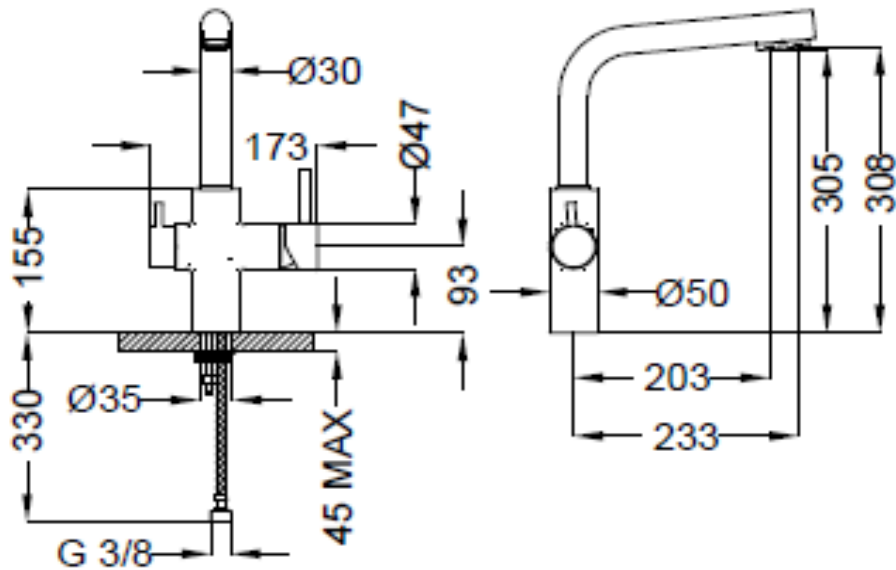

REMINDER:	Pipe flushing must be done before faucets are installed. Failure to do so voids the warranty.
	Do not use cleaners containing abrasive cleansers, ammonia, bleach, acids, waxes, alcohol, solvents or other products not recommended for chrome.
	All information is for reference only, installation shall always be based on the actual product delivered.