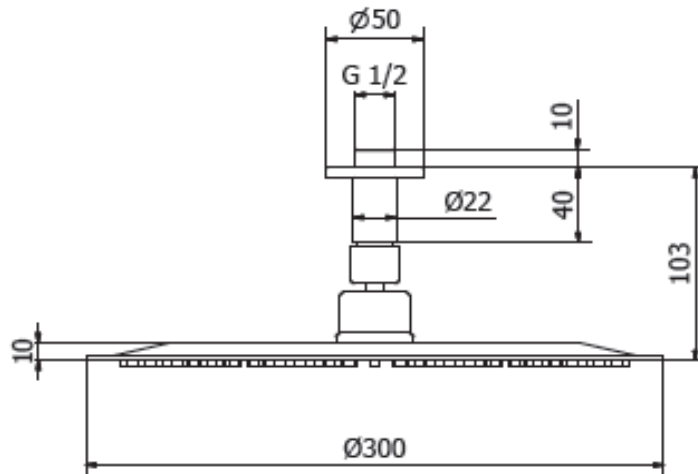

SPECIFICATION SHEET - fittings

BRAND:		Product Photo:
ORIGIN:	Italy	
SERIES:	SLIM	
PRODUCT DESCRIPTION:	Ceiling mounted overhead shower Ø400mm with ceiling extension 103mm height	
MODEL No.	15239	
FINISH/COLOUR:	Chrome	
DIMENSIONS:		
OPTIONAL MATCHING PARTS:		

Technical Informations:

REMINDER:	Pipe flushing must be done before faucets are installed. Failure to do so voids the warranty. Do not use cleaners containing abrasive cleansers, ammonia, bleach, acids, waxes, alcohol, solvents or other products not recommended for chrome. All information is for reference only, installation shall always be based on the actual product delivered.