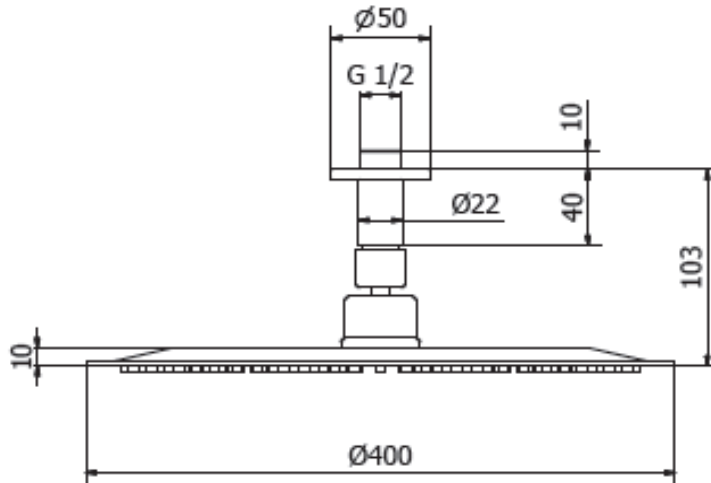

SPECIFICATION SHEET - fittings

BRAND:		Product Photo:
ORIGIN:	Italy	
SERIES:	SLIM	
PRODUCT DESCRIPTION:	Ceiling mounted overhead shower Ø400mm with ceiling extension 103mm height	
MODEL No.	15238	
FINISH/COLOUR:	Chrome	
DIMENSIONS:		
OPTIONAL MATCHING PARTS:		

Technical Informations:

REMINDER:	Pipe flushing must be done before faucets are installed. Failure to do so voids the warranty.
	Do not use cleaners containing abrasive cleansers, ammonia, bleach, acids, waxes, alcohol, solvents or other products not recommended for chrome.
	All information is for reference only, installation shall always be based on the actual product delivered.