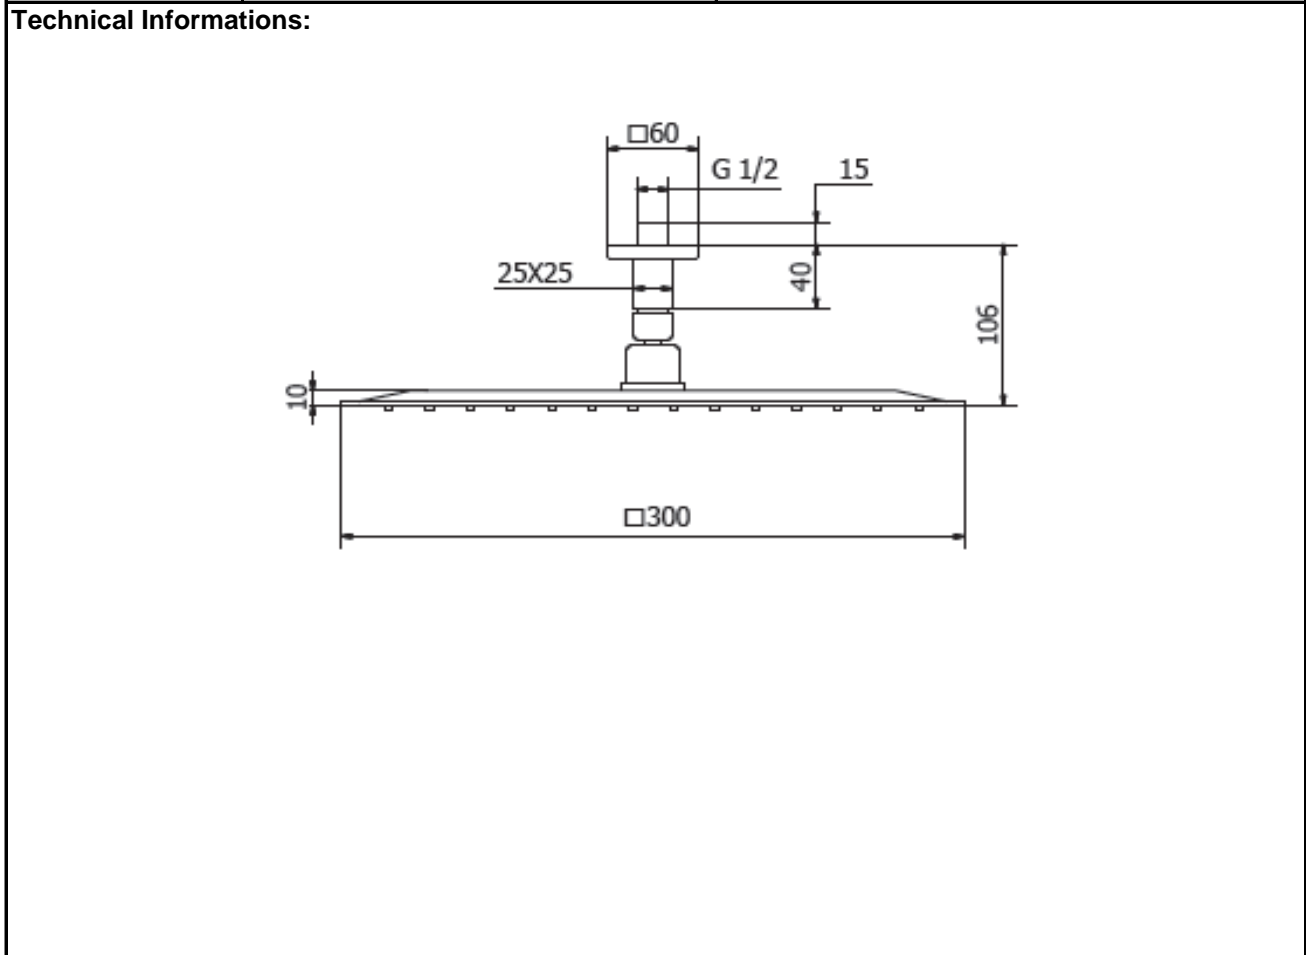

## SPECIFICATION SHEET - fittings

<b>BRAND:</b>		<b>Product Photo:</b>  
<b>ORIGIN:</b>	Italy	
<b>SERIES:</b>	<b>SLIM</b>	
<b>PRODUCT DESCRIPTION:</b>	Ceiling mounted overhead shower 300x300mm with round ceiling arm 106mm height	
<b>MODEL No.</b>	15233	
<b>FINISH/COLOUR:</b>	Chrome	
<b>DIMENSIONS:</b>		
<b>OPTIONAL MATCHING PARTS:</b>		