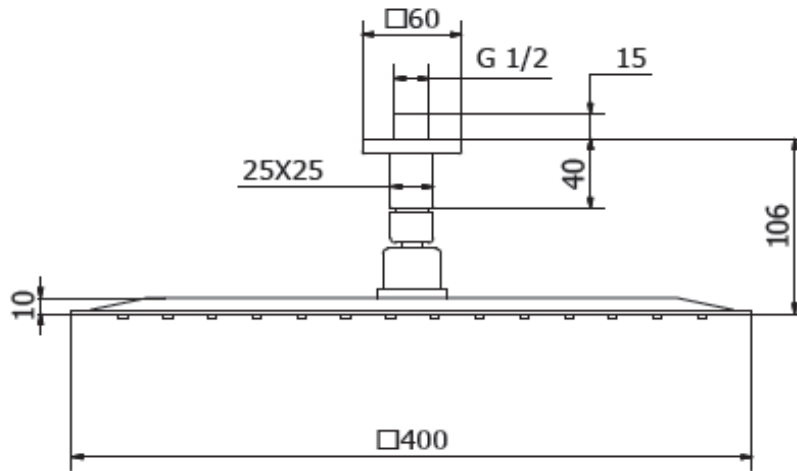

SPECIFICATION SHEET - fittings

BRAND:		Product Photo:
ORIGIN:	Italy	
SERIES:	SLIM	
PRODUCT DESCRIPTION:	Ceiling mounted overhead shower 400x400mm with round ceiling arm 106mm height	
MODEL No.	15232	
FINISH/COLOUR:	Chrome	
DIMENSIONS:		
OPTIONAL MATCHING PARTS:		

Technical Informations:

REMINDER:	Pipe flushing must be done before faucets are installed. Failure to do so voids the warranty. Do not use cleaners containing abrasive cleansers, ammonia, bleach, acids, waxes, alcohol, solvents or other products not recommended for chrome. All information is for reference only, installation shall always be based on the actual product delivered.