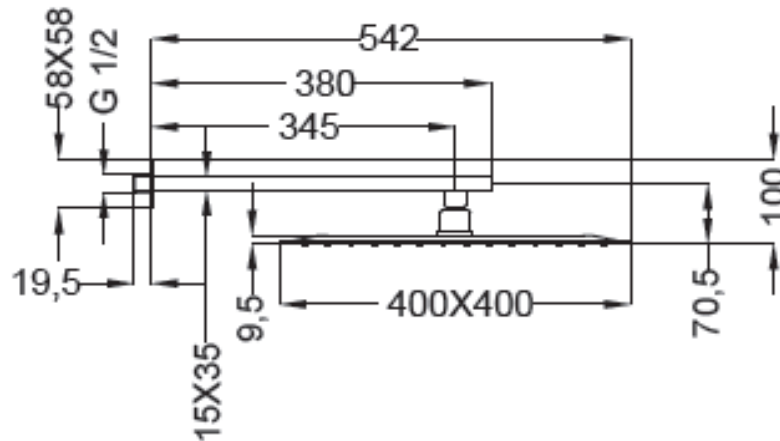

SPECIFICATION SHEET - fittings

BRAND:		Product Photo:
ORIGIN:	Italy	
SERIES:	SLIM	
PRODUCT DESCRIPTION:	Wall mounted overhead shower 400x400mm, with square shower arm projection 345mm	
MODEL No.	15229	
FINISH/COLOUR:	Chrome	
DIMENSIONS:	542mm L	
OPTIONAL MATCHING PARTS:		

Technical Informations:

REMINDER:	Pipe flushing must be done before faucets are installed. Failure to do so voids the warranty. Do not use cleaners containing abrasive cleansers, ammonia, bleach, acids, waxes, alcohol, solvents or other products not recommended for chrome. All information is for reference only, installation shall always be based on the actual product delivered.