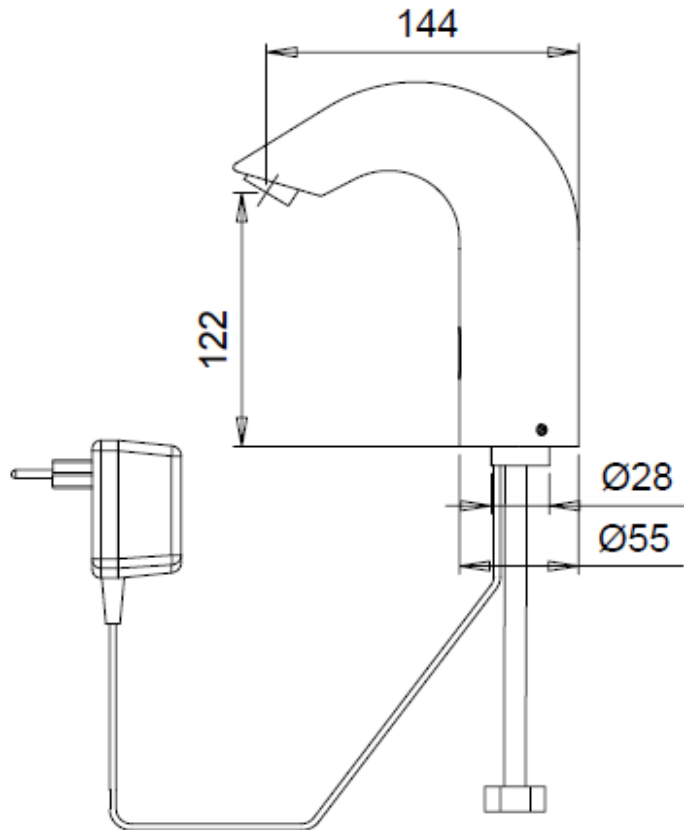

SPECIFICATION SHEET - fittings

BRAND:		Product Photo:
ORIGIN:	Israel	
SERIES:	CLASSIC E	
PRODUCT DESCRIPTION:	Infra-red sensor tap, single cold water or pre-mixed water AC230V/50~60Hz supply with 9V transformer	
MODEL No.	291200	
FINISH/COLOUR:	Chrome plated	
DIMENSIONS:	144mm spout projection	
OPTIONAL MATCHING PARTS:	1x angle valve with filter (no nut)	

Technical Informations:

REMINDER:	Pipe flushing must be done before faucets are installed. Failure to do so voids the warranty. Do not use cleaners containing abrasive cleansers, ammonia, bleach, acids, waxes, alcohol, solvents or other products not recommended for chrome. All information is for reference only, installation shall always be based on the actual product delivered.