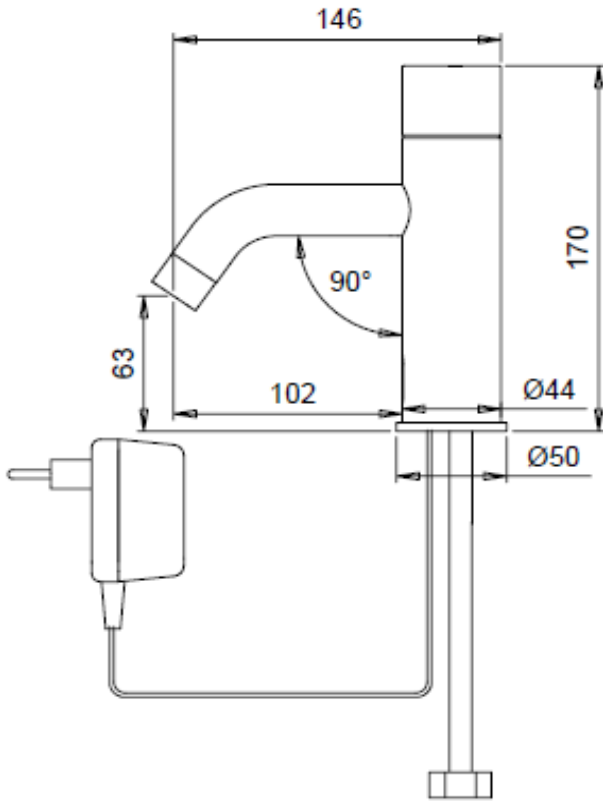

SPECIFICATION SHEET - fittings

BRAND:		Product Photo:
ORIGIN:	Israel	
SERIES:	EXTREME E	
PRODUCT DESCRIPTION:	Infra-red sensor tap, single water or pre-mixed water AC230V/50~60Hz supply with 9V transformer	
MODEL No.	237300	
FINISH/COLOUR:	Chrome plated	
DIMENSIONS:	170mm height 102mm spout projection	
OPTIONAL MATCHING PARTS:	1x angle valve with filter (no nut)	

Technical Informations:

REMINDER:	Pipe flushing must be done before faucets are installed. Failure to do so voids the warranty.
	Do not use cleaners containing abrasive cleansers, ammonia, bleach, acids, waxes, alcohol, solvents or other products not recommended for chrome.
	All information is for reference only, installation shall always be based on the actual product delivered.