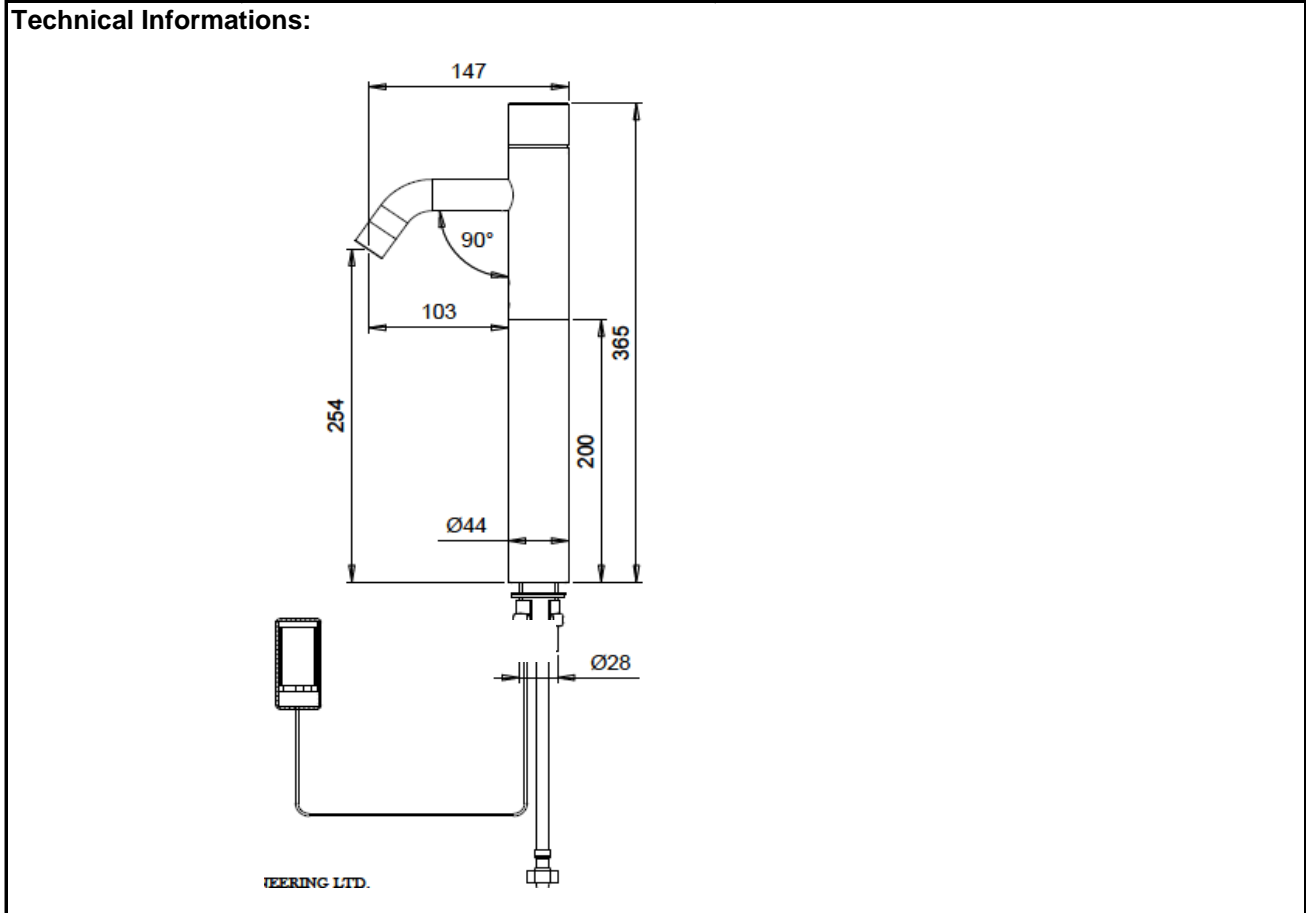

SPECIFICATION SHEET - fittings

BRAND:		Product Photo: 
ORIGIN:	Israel	
SERIES:	EXtreme Plus B	
PRODUCT DESCRIPTION:	Infra-red sensor tap, single cold water or pre-mixed water high spout for wash bowl basin externally mounted DC 9V battery	
MODEL No.	237250	
FINISH/COLOUR:	Chrome plated	
DIMENSIONS:	365mm height 103mm spout projection	
OPTIONAL MATCHING PARTS:	1x angle valve with filter (no nut)	