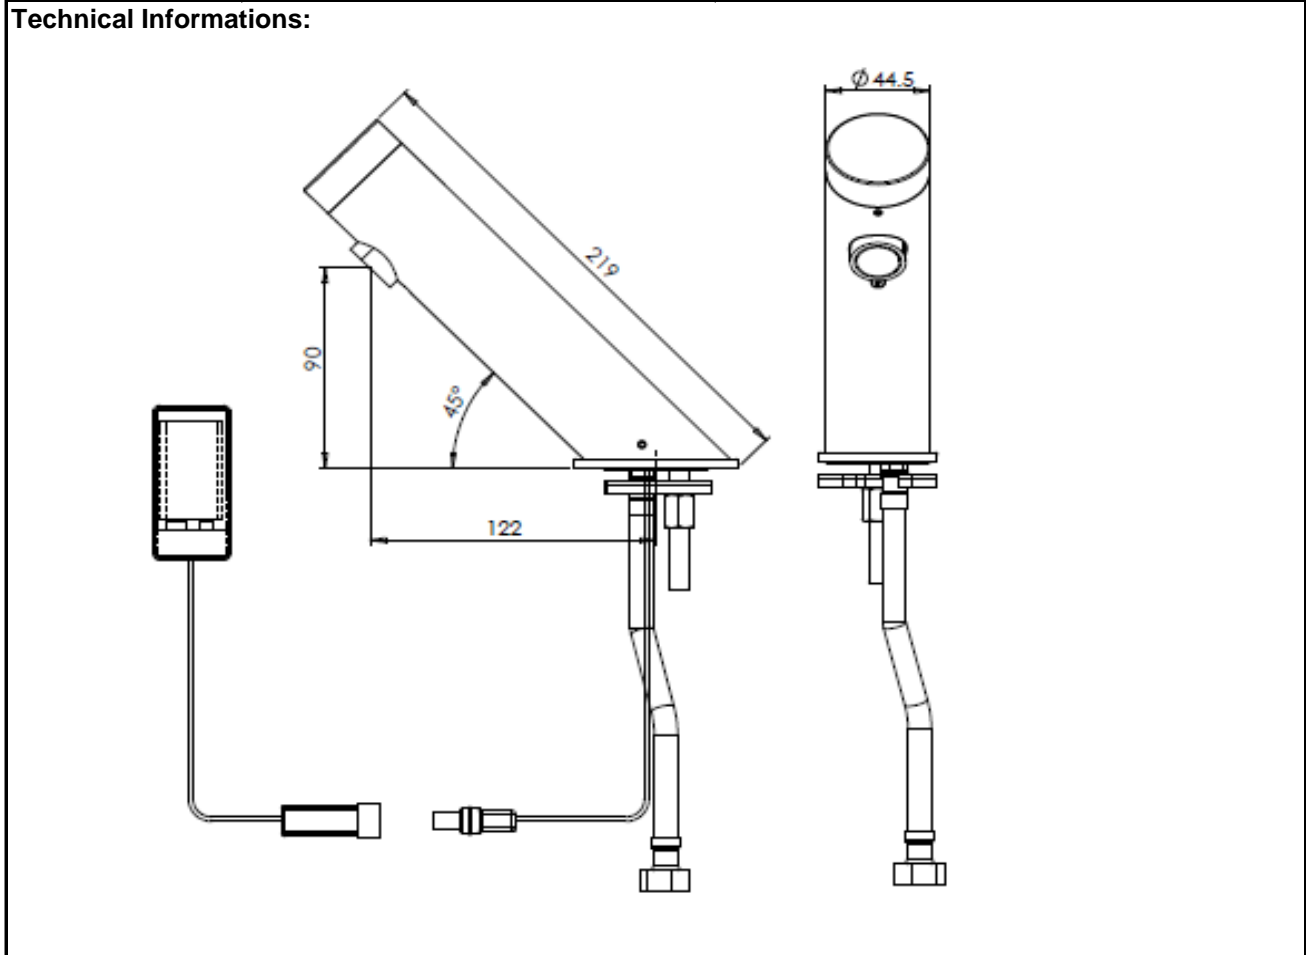

SPECIFICATION SHEET - fittings

BRAND:		Product Photo:
ORIGIN:	Israel	
SERIES:	GREEN B	
PRODUCT DESCRIPTION:	Infra-red sensor tap, single cold water or pre-mixed water externally mounted DC 9V battery	
MODEL No.	225950	
FINISH/COLOUR:	Chrome plated	
DIMENSIONS:	219mm L 122mm spout projection	
OPTIONAL MATCHING PARTS:	1x angle valve with filter (no nut)	