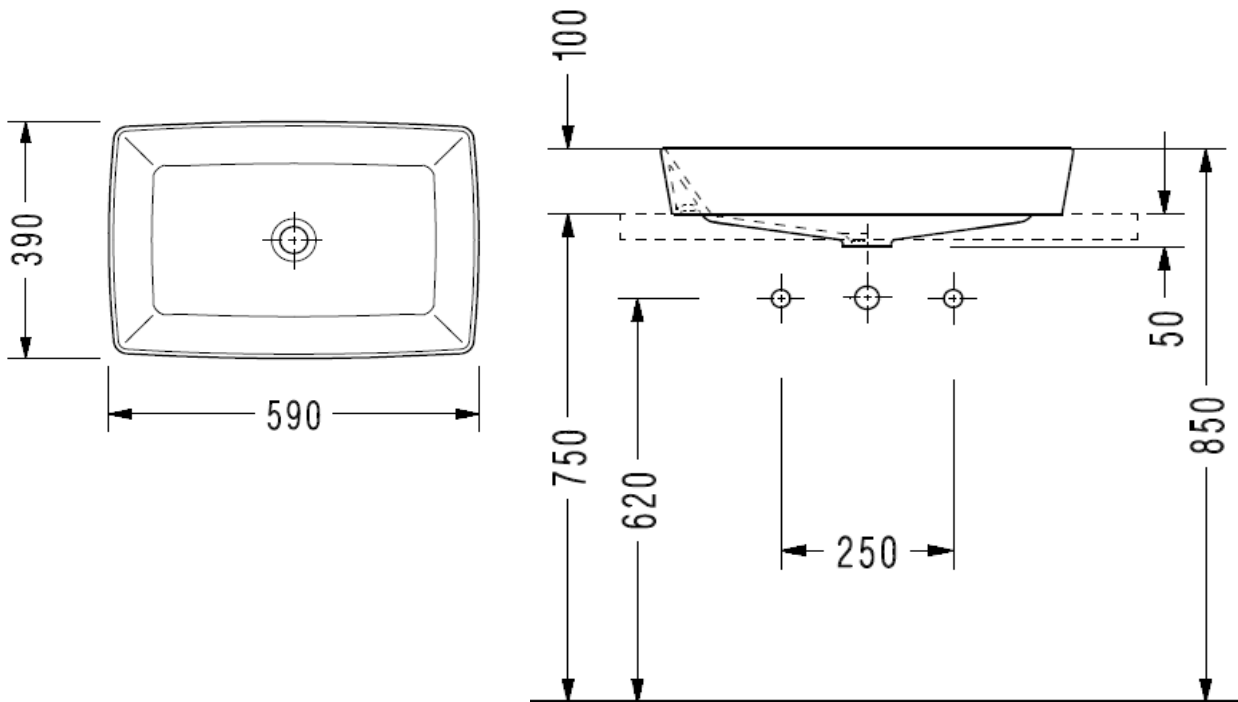

SPECIFICATION SHEET - bathroom fixtures

BRAND:	SEREL®	Product Photo:
ORIGIN:	Turkey	
SERIES:	Rita	
PRODUCT DESCRIPTION:	Table-top rectangular washbasin - without overflow - Vitreous China	
MODEL No.	RT47 DSS 110AB	
FINISH/COLOUR:	White	
DIMENSIONS:	59 x 39 cm	
OPTIONAL MATCHING PARTS:	Basin mixer for countertop basin Angle valve x 2 P-trap	

Technical Informations:

REMINDER:	Do not use cleaners containing abrasive cleansers, ammonia, bleach, acids, waxes, alcohol, solvents or other products not recommended for chrome. All information is for reference only, installation shall always be based on the actual product delivered.