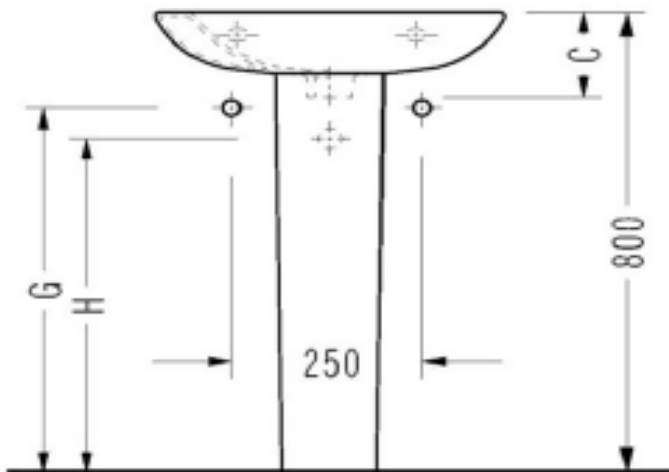

REMINDER:	Do not use cleaners containing abrasive cleansers, ammonia, bleach, acids, waxes, alcohol, solvents or other products not recommended for chrome. All information is for reference only, installation shall always be based on the actual product delivered.