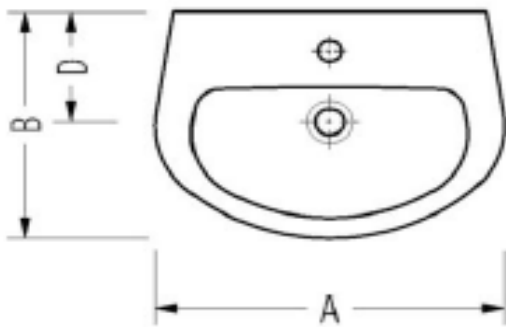

SPECIFICATION SHEET - bathroom fixtures

BRAND:	SEREL®	Product Photo:
ORIGIN:	Turkey	
SERIES:	Friendly	
PRODUCT DESCRIPTION:	Wall mounted lavatory, with: - fixing bolts - full pedestal - with overflow	
MODEL No.	6701 TDS 110AB washbasin 6705 STL 110AB full pedesal	
FINISH/COLOUR:	White	
DIMENSIONS:	400 x 550 mm	
OPTIONAL MATCHING PARTS:	Basin mixer Angle valve x 2 P-trap	

Technical Informations:

	A	B	C	D	G	H
* 6744	450	330	145	175	625	575
6701	550	400	145	190	625	575
6737	600	435	145	190	625	575