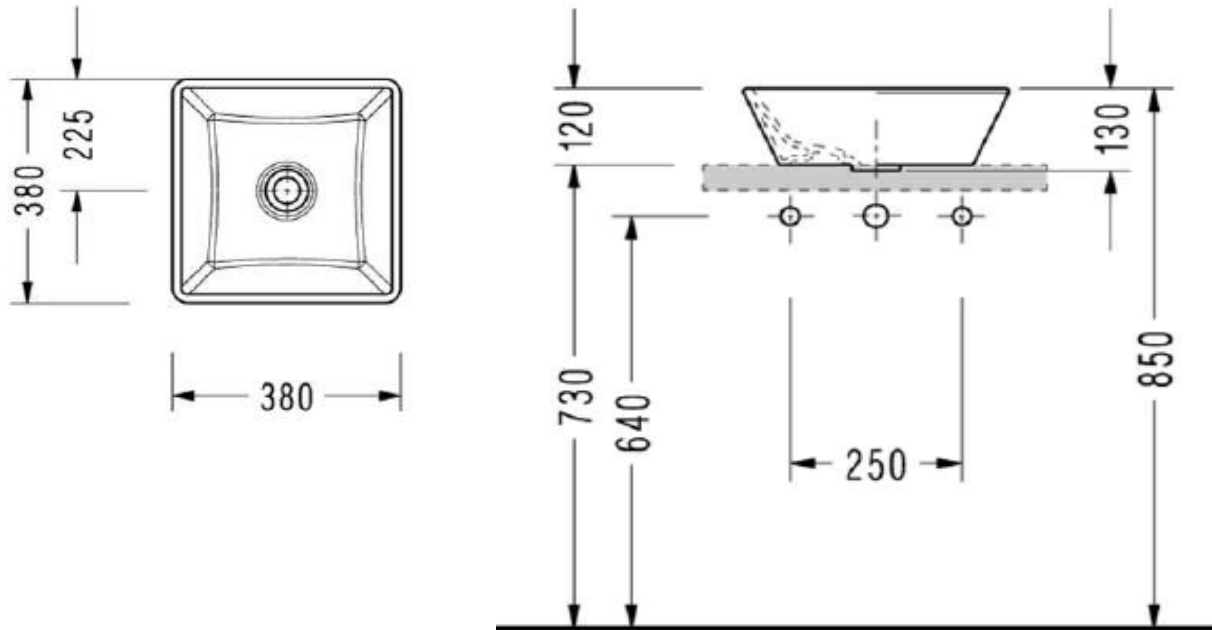

SPECIFICATION SHEET - bathroom fixtures

BRAND:		Product Photo:
ORIGIN:	Turkey	
SERIES:	POT	
PRODUCT DESCRIPTION:	Table-top washbasin without overflow Vitreous China	
MODEL No.	2013 DSS 110AB	
FINISH/COLOUR:	White	
DIMENSIONS:	38.5 x 38.5 cm	
OPTIONAL MATCHING PARTS:	Basin mixer Angle valve x 2 P-trap	

Technical Informations:

REMINDER:	Do not use cleaners containing abrasive cleansers, ammonia, bleach, acids, waxes, alcohol, solvents or other products not recommended for chrome.
	All information is for reference only, installation shall always be based on the actual product delivered.