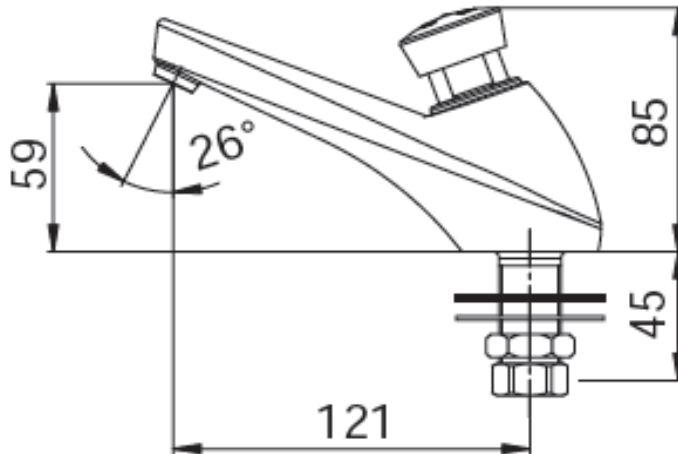

SPECIFICATION SHEET - fittings

BRAND:		Product Photo:
ORIGIN:	France	
SERIES:	P605	
PRODUCT DESCRIPTION:	Self closing tap 7seconds 121mm spout projection	
MODEL No.	64944	
FINISH/COLOUR:	Chrome plated	
DIMENSIONS:	85mm height 121mm spout projection	
OPTIONAL MATCHING PARTS:	1/2"x1/2" flexible supply hose x1 1/2"x1/2" angle valve (no nuts)	

Technical Informations:

REMINDER:	Pipe flushing must be done before faucets are installed. Failure to do so voids the warranty.
	Do not use cleaners containing abrasive cleansers, ammonia, bleach, acids, waxes, alcohol, solvents or other products not recommended for chrome.
	All information is for reference only, installation shall always be based on the actual product delivered.