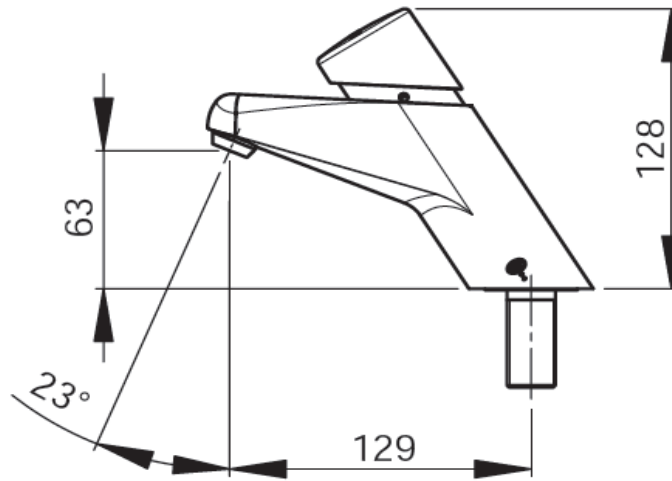

SPECIFICATION SHEET - fittings

BRAND:		Product Photo:
ORIGIN:	France	
SERIES:	PRESTOMAT 2000	
PRODUCT DESCRIPTION:	Self closing tap 7seconds, 4L/min 129mm spout projection	
MODEL No.	20045	
FINISH/COLOUR:	Chrome plated	
DIMENSIONS:	128mm height 129mm spout projection	
OPTIONAL MATCHING PARTS:	1/2"x1/2" flexible supply hose x1 1/2"x1/2" angle valve (no nuts)	

Technical Informations:

REMINDER:	Pipe flushing must be done before faucets are installed. Failure to do so voids the warranty.
	Do not use cleaners containing abrasive cleansers, ammonia, bleach, acids, waxes, alcohol, solvents or other products not recommended for chrome.
	All information is for reference only, installation shall always be based on the actual product delivered.