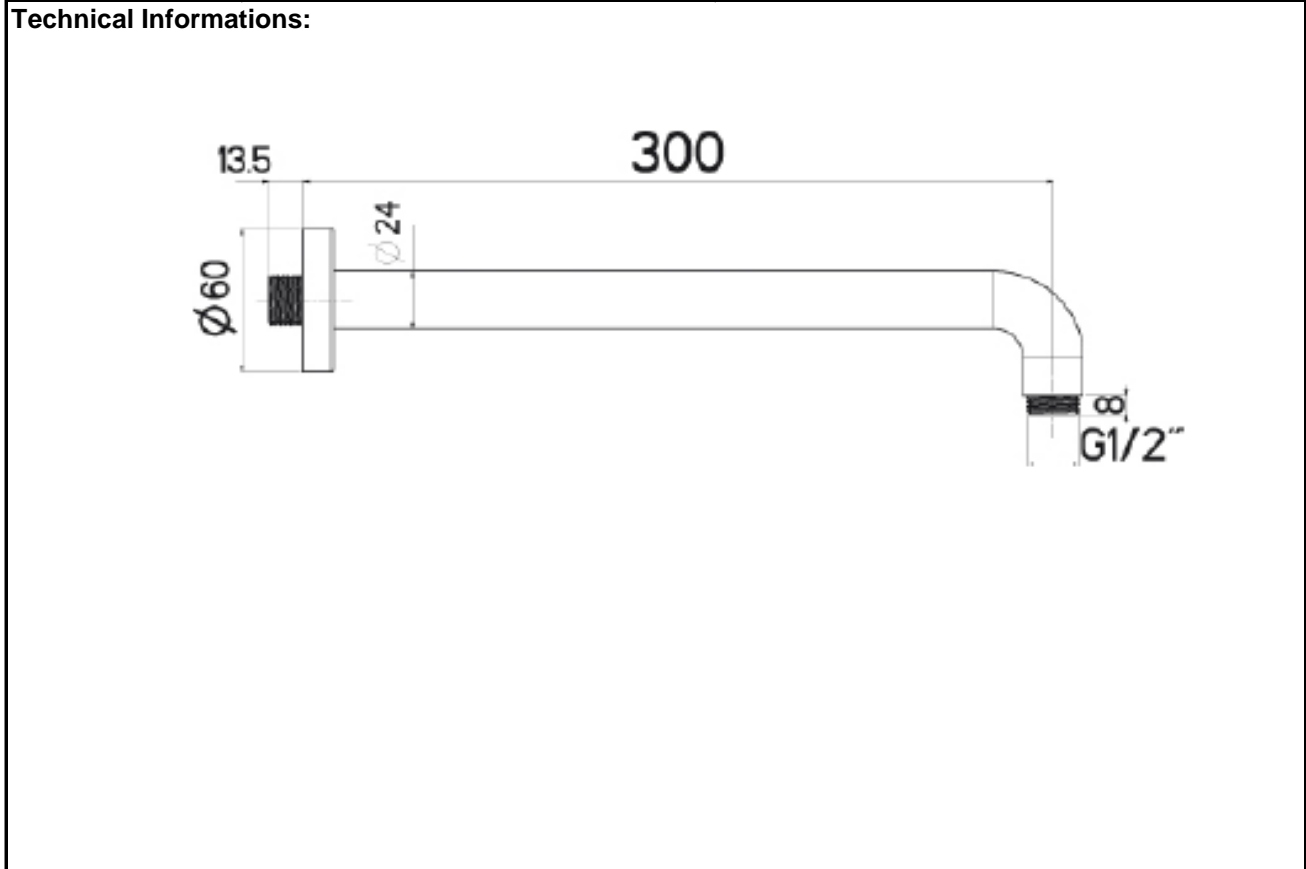

SPECIFICATION SHEET - fittings

BRAND:		Product Photo: 
ORIGIN:	Switzerland	
SERIES:		
PRODUCT DESCRIPTION:	Shower arm XL24 300mm	
MODEL No.	A48.L30.000.05	
FINISH/COLOUR:	Chrome	
DIMENSIONS:		
OPTIONAL MATCHING PARTS:	overhead shower	